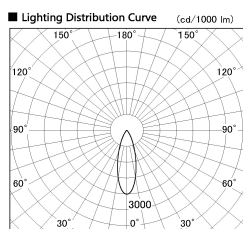

Item no. SD380-3530W9027

Series Name: High power compact tracklight (SD380)

Installation	Track Mount
Type	High power compact tracklight (SD380)
Fixture wattage	36W
Beam angle	31 deg
Color Temp.	2700K
CRI	Ra>90
Luminous	3988 lm
Body	Die-cast aluminum alloy
Body finish	White
Trim finish	White
Reflector finish	N/A
IP Rate	IP20
Light source	COB module
Input Voltage	AC220~240V
Dimming Type	Non-Dimmable
Certificate	CE,CCC
Cut Hole	N/A