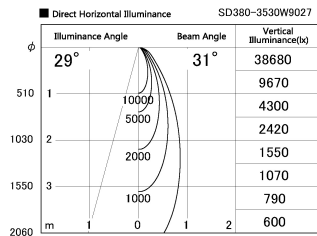

Item no. SD380-3530W9027

Series Name: High power compact tracklight (SD380)

Installation	Track Mount
Type	
Fixture wattage	36W
Beam angle	31 deg
Color Temp.	2700K
CRI	Ra>90
Luminous	3988 lm
Body	Die-castaluminumalloy
Body finish	White
Trim finish	White
Reflector finish	N/A
IP Rate	IP20
Light source	COB module
Input Voltage	AC220~240V
Dimming Type	Non-Dimmable
Certificate	CE,CCC
Cut Hole	N/A