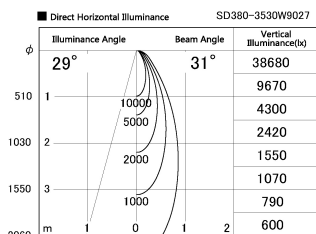

Item no. SD380-3530W9027

Series Name: High power compact tracklight (SD380)

Installation	Track Mount
Type	High power compact tracklight (SD380)
Fixture wattage	36W
Beam angle	31 deg
Color Temp.	2700K
CRI	Ra>90
Luminous	3988 lm
Body	Die-cast aluminum alloy
Body finish	White
Trim finish	White
Reflector finish	N/A
IP Rate	IP20
Light source	COB module
Input Voltage	AC220~240V
Dimming Type	Non-Dimmable
Certificate	CE,CCC
Cut Hole	N/A