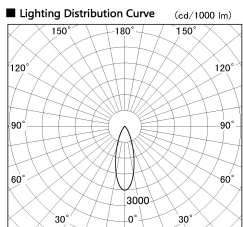

Item no. SD380-3530W9027

Series Name: High power compact tracklight (SD380)

Installation	Track Mount
Type	
Fixture wattage	36W
Beam angle	31 deg
Color Temp.	2700K
CRI	Ra>90
Luminous	3988 lm
Body	Die-castaluminumalloy
Body finish	White
Trim finish	White
Reflector finish	N/A
IP Rate	IP20
Light source	COB module
Input Voltage	AC220~240V
Dimming Type	Non-Dimmable
Certificate	CE,CCC
Cut Hole	N/A