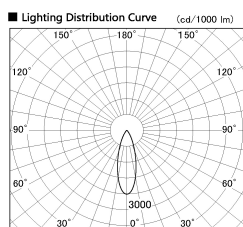

Item no. SD380-3530W9027

Series Name: High power compact tracklight (SD380)

Installation	Track Mount
Type	High power compact tracklight (SD380)
Fixture wattage	36W
Beam angle	31 deg
Color Temp.	2700K
CRI	Ra>90
Luminous	3988 lm
Body	Die-castaluminumalloy
Body finish	White
Trim finish	White
Reflector finish	N/A
IP Rate	IP20
Light source	COB module
Input Voltage	AC220~240V
Dimming Type	Non-Dimmable
Certificate	CE,CCC
Cut Hole	N/A