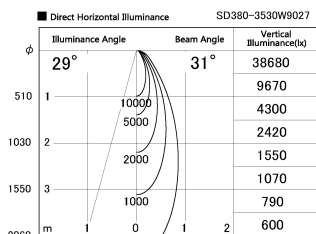

Item no. SD380-3530W9027

Series Name: High power compact tracklight (SD380)

Installation	Track Mount
Type	High power compact tracklight (SD380)
Fixture wattage	36W
Beam angle	31 deg
Color Temp.	2700K
CRI	Ra>90
Luminous	3988 lm
Body	Die-castaluminumalloy
Body finish	White
Trim finish	White
Reflector finish	N/A
IP Rate	IP20
Light source	COB module
Input Voltage	AC220~240V
Dimming Type	Non-Dimmable
Certificate	CE,CCC
Cut Hole	N/A