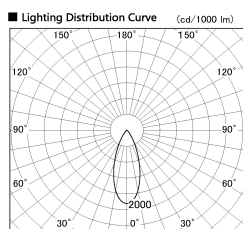

Item no. SD380-3540W9027

Series Name: High power compact tracklight (SD380)

Installation	Track Mount
Type	
Fixture wattage	36W
Beam angle	39 deg
Color Temp.	2700K
CRI	Ra>90
Luminous	3975 lm
Body	Die-castaluminumalloy
Body finish	White
Trim finish	White
Reflector finish	N/A
IP Rate	IP20
Light source	COB module
Input Voltage	AC220~240V
Dimming Type	Non-Dimmable
Certificate	CE,CCC
Cut Hole	N/A