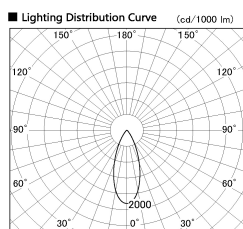

Item no. SD380-3540W9027

Series Name: High power compact tracklight (SD380)

Installation	Track Mount
Type	High power compact tracklight (SD380)
Fixture wattage	36W
Beam angle	39 deg
Color Temp.	2700K
CRI	Ra>90
Luminous	3975 lm
Body	Die-castaluminumalloy
Body finish	White
Trim finish	White
Reflector finish	N/A
IP Rate	IP20
Light source	COB module
Input Voltage	AC220~240V
Dimming Type	Non-Dimmable
Certificate	CE,CCC
Cut Hole	N/A