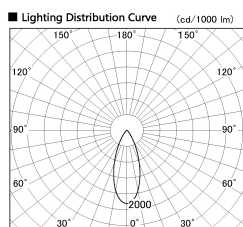

Item no. SD380-3540W9027

Series Name: High power compact tracklight (SD380)

Installation	Track Mount
Type	High power compact tracklight (SD380)
Fixture wattage	36W
Beam angle	39 deg
Color Temp.	2700K
CRI	Ra>90
Luminous	3975 lm
Body	Die-castaluminumalloy
Body finish	White
Trim finish	White
Reflector finish	N/A
IP Rate	IP20
Light source	COB module
Input Voltage	AC220~240V
Dimming Type	Non-Dimmable
Certificate	CE,CCC
Cut Hole	N/A