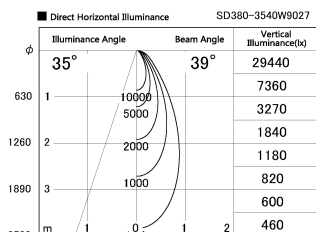

Item no. SD380-3540W9027

Series Name: High power compact tracklight (SD380)

Installation	Track Mount
Type	High power compact tracklight (SD380)
Fixture wattage	36W
Beam angle	39 deg
Color Temp.	2700K
CRI	Ra>90
Luminous	3975 lm
Body	Die-castaluminumalloy
Body finish	White
Trim finish	White
Reflector finish	N/A
IP Rate	IP20
Light source	COB module
Input Voltage	AC220~240V
Dimming Type	Non-Dimmable
Certificate	CE,CCC
Cut Hole	N/A