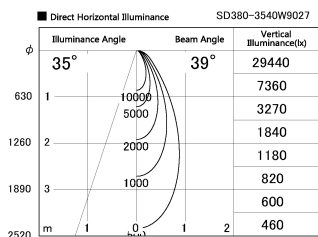

Item no. SD380-3540W9027

Series Name: High power compact tracklight (SD380)

Installation	Track Mount
Type	
Fixture wattage	36W
Beam angle	39 deg
Color Temp.	2700K
CRI	Ra>90
Luminous	3975 lm
Body	Die-castaluminumalloy
Body finish	White
Trim finish	White
Reflector finish	N/A
IP Rate	IP20
Light source	COB module
Input Voltage	AC220~240V
Dimming Type	Non-Dimmable
Certificate	CE,CCC
Cut Hole	N/A