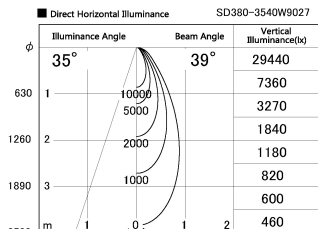

Item no. SD380-3540W9027

Series Name: High power compact tracklight (SD380)

Installation	Track Mount
Type	High power compact tracklight (SD380)
Fixture wattage	36W
Beam angle	39 deg
Color Temp.	2700K
CRI	Ra>90
Luminous	3975 lm
Body	Die-castaluminumalloy
Body finish	White
Trim finish	White
Reflector finish	N/A
IP Rate	IP20
Light source	COB module
Input Voltage	AC220~240V
Dimming Type	Non-Dimmable
Certificate	CE,CCC
Cut Hole	N/A