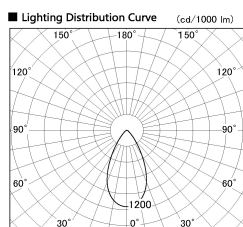

Item no. SD380-3560W9027

Series Name: High power compact tracklight (SD380)

Installation	Track Mount
Type	High power compact tracklight (SD380)
Fixture wattage	36W
Beam angle	53 deg
Color Temp.	2700K
CRI	Ra>90
Luminous	4110 lm
Body	Die-cast aluminum alloy
Body finish	White
Trim finish	White
Reflector finish	N/A
IP Rate	IP20
Light source	COB module
Input Voltage	AC220~240V
Dimming Type	Non-Dimmable
Certificate	CE,CCC
Cut Hole	N/A