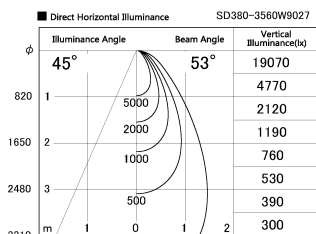

Item no. SD380-3560W9027

Series Name: High power compact tracklight (SD380)

Installation	Track Mount
Type	High power compact tracklight (SD380)
Fixture wattage	36W
Beam angle	53 deg
Color Temp.	2700K
CRI	Ra>90
Luminous	4110 lm
Body	Die-cast aluminum alloy
Body finish	White
Trim finish	White
Reflector finish	N/A
IP Rate	IP20
Light source	COB module
Input Voltage	AC220~240V
Dimming Type	Non-Dimmable
Certificate	CE,CCC
Cut Hole	N/A