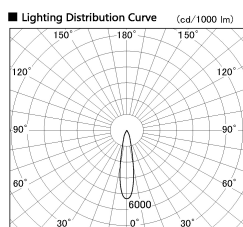

Item no. SD380-2820W9027

Series Name: High power compact tracklight (SD380)

Installation	Track Mount
Type	High power compact tracklight (SD380)
Fixture wattage	28W
Beam angle	21 deg
Color Temp.	2700K
CRI	Ra>90
Luminous	3212 lm
Body	Die-cast aluminum alloy
Body finish	White
Trim finish	White
Reflector finish	N/A
IP Rate	IP20
Light source	COB module
Input Voltage	AC220~240V
Dimming Type	Non-Dimmable
Certificate	CE,CCC
Cut Hole	N/A