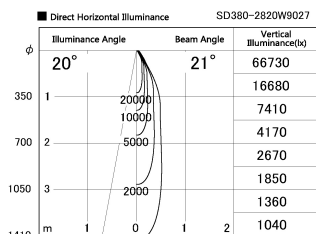

Item no. SD380-2820W9027

Series Name: High power compact tracklight (SD380)

Installation	Track Mount
Type	High power compact tracklight (SD380)
Fixture wattage	28W
Beam angle	21 deg
Color Temp.	2700K
CRI	Ra>90
Luminous	3212 lm
Body	Die-cast aluminum alloy
Body finish	White
Trim finish	White
Reflector finish	N/A
IP Rate	IP20
Light source	COB module
Input Voltage	AC220~240V
Dimming Type	Non-Dimmable
Certificate	CE,CCC
Cut Hole	N/A