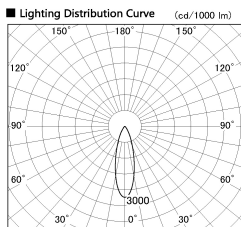

Item no. SD380-2830W9027

Series Name: High power compact tracklight (SD380)

Installation	Track Mount
Type	
Fixture wattage	28W
Beam angle	29 deg
Color Temp.	2700K
CRI	Ra>90
Luminous	3267 lm
Body	Die-castaluminumalloy
Body finish	White
Trim finish	White
Reflector finish	N/A
IP Rate	IP20
Light source	COB module
Input Voltage	AC220~240V
Dimming Type	Non-Dimmable
Certificate	CE,CCC
Cut Hole	N/A