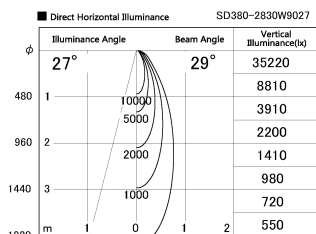

Item no. SD380-2830W9027

Series Name: High power compact tracklight (SD380)

Installation	Track Mount
Type	High power compact tracklight (SD380)
Fixture wattage	28W
Beam angle	29 deg
Color Temp.	2700K
CRI	Ra>90
Luminous	3267 lm
Body	Die-cast aluminum alloy
Body finish	White
Trim finish	White
Reflector finish	N/A
IP Rate	IP20
Light source	COB module
Input Voltage	AC220~240V
Dimming Type	Non-Dimmable
Certificate	CE,CCC
Cut Hole	N/A