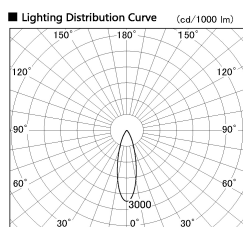

Item no. SD380-2830W9027

Series Name: High power compact tracklight (SD380)

Installation	Track Mount
Type	High power compact tracklight (SD380)
Fixture wattage	28W
Beam angle	29 deg
Color Temp.	2700K
CRI	Ra>90
Luminous	3267 lm
Body	Die-castaluminumalloy
Body finish	White
Trim finish	White
Reflector finish	N/A
IP Rate	IP20
Light source	COB module
Input Voltage	AC220~240V
Dimming Type	Non-Dimmable
Certificate	CE,CCC
Cut Hole	N/A