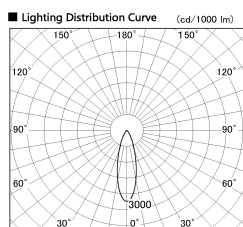

Item no. SD380-2830W9027

Series Name: High power compact tracklight (SD380)

Installation	Track Mount
Type	High power compact tracklight (SD380)
Fixture wattage	28W
Beam angle	29 deg
Color Temp.	2700K
CRI	Ra>90
Luminous	3267 lm
Body	Die-cast aluminum alloy
Body finish	White
Trim finish	White
Reflector finish	N/A
IP Rate	IP20
Light source	COB module
Input Voltage	AC220~240V
Dimming Type	Non-Dimmable
Certificate	CE,CCC
Cut Hole	N/A