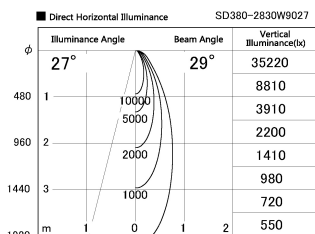

Item no. SD380-2830W9027

Series Name: High power compact tracklight (SD380)

Installation	Track Mount
Type	High power compact tracklight (SD380)
Fixture wattage	28W
Beam angle	29 deg
Color Temp.	2700K
CRI	Ra>90
Luminous	3267 lm
Body	Die-castaluminumalloy
Body finish	White
Trim finish	White
Reflector finish	N/A
IP Rate	IP20
Light source	COB module
Input Voltage	AC220~240V
Dimming Type	Non-Dimmable
Certificate	CE,CCC
Cut Hole	N/A