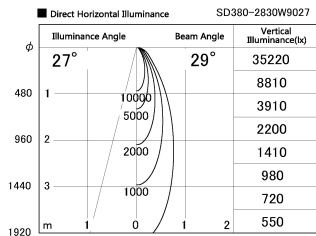

Item no. SD380-2830W9027

Series Name: High power compact tracklight (SD380)

Installation	Track Mount
Type	
Fixture wattage	28W
Beam angle	29 deg
Color Temp.	2700K
CRI	Ra>90
Luminous	3267 lm
Body	Die-castaluminumalloy
Body finish	White
Trim finish	White
Reflector finish	N/A
IP Rate	IP20
Light source	COB module
Input Voltage	AC220~240V
Dimming Type	Non-Dimmable
Certificate	CE,CCC
Cut Hole	N/A