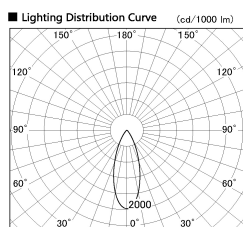

Item no. SD380-2840W9027

Series Name: High power compact tracklight (SD380)

Installation	Track Mount
Type	High power compact tracklight (SD380)
Fixture wattage	28W
Beam angle	36 deg
Color Temp.	2700K
CRI	Ra>90
Luminous	3258 lm
Body	Die-cast aluminum alloy
Body finish	White
Trim finish	White
Reflector finish	N/A
IP Rate	IP20
Light source	COB module
Input Voltage	AC220~240V
Dimming Type	Non-Dimmable
Certificate	CE,CCC
Cut Hole	N/A