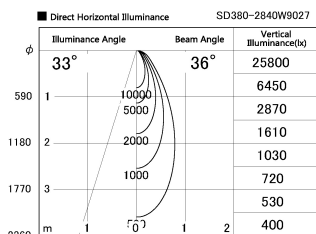

Item no. SD380-2840W9027

Series Name: High power compact tracklight (SD380)

Installation	Track Mount
Type	High power compact tracklight (SD380)
Fixture wattage	28W
Beam angle	36 deg
Color Temp.	2700K
CRI	Ra>90
Luminous	3258 lm
Body	Die-cast aluminum alloy
Body finish	White
Trim finish	White
Reflector finish	N/A
IP Rate	IP20
Light source	COB module
Input Voltage	AC220~240V
Dimming Type	Non-Dimmable
Certificate	CE,CCC
Cut Hole	N/A