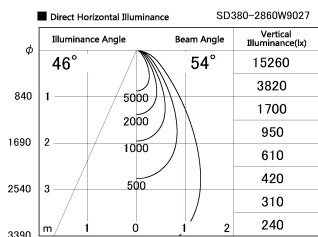

Item no. SD380-2860W9027

Series Name: High power compact tracklight (SD380)

Installation	Track Mount
Type	
Fixture wattage	28W
Beam angle	54 deg
Color Temp.	2700K
CRI	Ra>90
Luminous	3368 lm
Body	Die-castaluminumalloy
Body finish	White
Trim finish	White
Reflector finish	N/A
IP Rate	IP20
Light source	COB module
Input Voltage	AC220~240V
Dimming Type	Non-Dimmable
Certificate	CE,CCC
Cut Hole	N/A