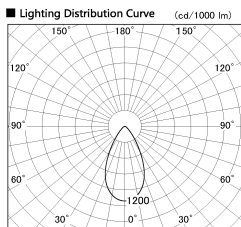

Item no. SD380-2860W9027

Series Name: High power compact tracklight (SD380)

Installation	Track Mount
Type	High power compact tracklight (SD380)
Fixture wattage	28W
Beam angle	54 deg
Color Temp.	2700K
CRI	Ra>90
Luminous	3368 lm
Body	Die-castaluminumalloy
Body finish	White
Trim finish	White
Reflector finish	N/A
IP Rate	IP20
Light source	COB module
Input Voltage	AC220~240V
Dimming Type	Non-Dimmable
Certificate	CE,CCC
Cut Hole	N/A