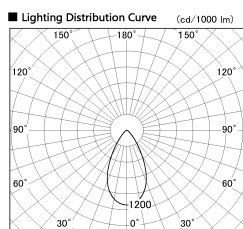

Item no. SD380-2860W9027

Series Name: High power compact tracklight (SD380)

Installation	Track Mount
Type	
Fixture wattage	28W
Beam angle	54 deg
Color Temp.	2700K
CRI	Ra>90
Luminous	3368 lm
Body	Die-castaluminumalloy
Body finish	White
Trim finish	White
Reflector finish	N/A
IP Rate	IP20
Light source	COB module
Input Voltage	AC220~240V
Dimming Type	Non-Dimmable
Certificate	CE,CCC
Cut Hole	N/A