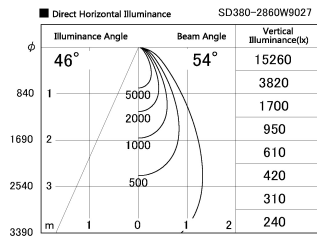

Item no. SD380-2860W9027

Series Name: High power compact tracklight (SD380)

Installation	Track Mount
Type	High power compact tracklight (SD380)
Fixture wattage	28W
Beam angle	54 deg
Color Temp.	2700K
CRI	Ra>90
Luminous	3368 lm
Body	Die-castaluminumalloy
Body finish	White
Trim finish	White
Reflector finish	N/A
IP Rate	IP20
Light source	COB module
Input Voltage	AC220~240V
Dimming Type	Non-Dimmable
Certificate	CE,CCC
Cut Hole	N/A