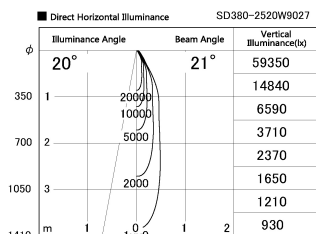

Item no. SD380-2520W9027

Series Name: High power compact tracklight (SD380)

Installation	Track Mount
Type	High power compact tracklight (SD380)
Fixture wattage	23W
Beam angle	21 deg
Color Temp.	2700K
CRI	Ra>90
Luminous	2859 lm
Body	Die-castaluminumalloy
Body finish	White
Trim finish	White
Reflector finish	N/A
IP Rate	IP20
Light source	COB module
Input Voltage	AC220~240V
Dimming Type	Non-Dimmable
Certificate	CE,CCC
Cut Hole	N/A