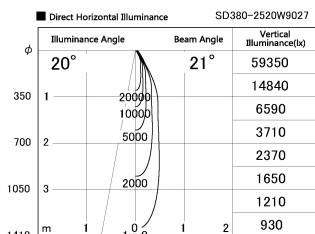

Item no. SD380-2520W9027

Series Name: High power compact tracklight (SD380)

Installation	Track Mount
Type	High power compact tracklight (SD380)
Fixture wattage	23W
Beam angle	21 deg
Color Temp.	2700K
CRI	Ra>90
Luminous	2859 lm
Body	Die-castaluminumalloy
Body finish	White
Trim finish	White
Reflector finish	N/A
IP Rate	IP20
Light source	COB module
Input Voltage	AC220~240V
Dimming Type	Non-Dimmable
Certificate	CE,CCC
Cut Hole	N/A