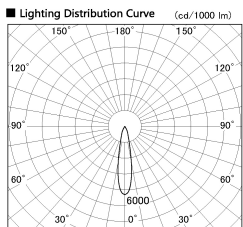

Item no. SD380-2520W9027

Series Name: High power compact tracklight (SD380)

■ Direct Horizontal Illuminance SD380-2520W9027

Illuminance Angle	Beam Angle	Vertical Illuminance (lx)
20°	21°	59350
		14840
		6590
		3710
		2370
		1650
		1210
		930

Installation	Track Mount
Type	
Fixture wattage	23W
Beam angle	21 deg
Color Temp.	2700K
CRI	Ra>90
Luminous	2859 lm
Body	Die-castaluminumalloy
Body finish	White
Trim finish	White
Reflector finish	N/A
IP Rate	IP20
Light source	COB module
Input Voltage	AC220~240V
Dimming Type	Non-Dimmable
Certificate	CE,CCC
Cut Hole	N/A