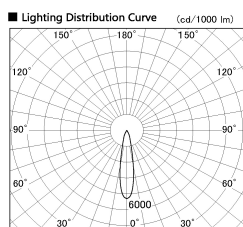

Item no. SD380-2520W9027

Series Name: High power compact tracklight (SD380)

Installation	Track Mount
Type	High power compact tracklight (SD380)
Fixture wattage	23W
Beam angle	21 deg
Color Temp.	2700K
CRI	Ra>90
Luminous	2859 lm
Body	Die-castaluminumalloy
Body finish	White
Trim finish	White
Reflector finish	N/A
IP Rate	IP20
Light source	COB module
Input Voltage	AC220~240V
Dimming Type	Non-Dimmable
Certificate	CE,CCC
Cut Hole	N/A