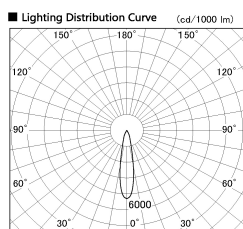

Item no. SD380-2520W9027

Series Name: High power compact tracklight (SD380)

Installation	Track Mount
Type	High power compact tracklight (SD380)
Fixture wattage	23W
Beam angle	21 deg
Color Temp.	2700K
CRI	Ra>90
Luminous	2859 lm
Body	Die-castaluminumalloy
Body finish	White
Trim finish	White
Reflector finish	N/A
IP Rate	IP20
Light source	COB module
Input Voltage	AC220~240V
Dimming Type	Non-Dimmable
Certificate	CE,CCC
Cut Hole	N/A