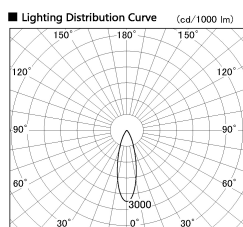

Item no. SD380-2530W9027

Series Name: High power compact tracklight (SD380)

Installation	Track Mount
Type	High power compact tracklight (SD380)
Fixture wattage	23W
Beam angle	29 deg
Color Temp.	2700K
CRI	Ra>90
Luminous	2909 lm
Body	Die-castaluminumalloy
Body finish	White
Trim finish	White
Reflector finish	N/A
IP Rate	IP20
Light source	COB module
Input Voltage	AC220~240V
Dimming Type	Non-Dimmable
Certificate	CE,CCC
Cut Hole	N/A