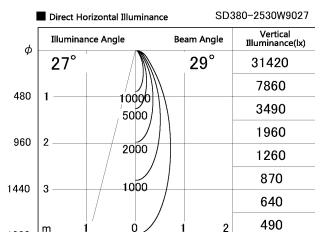

Item no. SD380-2530W9027

Series Name: High power compact tracklight (SD380)

Installation	Track Mount
Type	
Fixture wattage	23W
Beam angle	29 deg
Color Temp.	2700K
CRI	Ra>90
Luminous	2909 lm
Body	Die-castaluminumalloy
Body finish	White
Trim finish	White
Reflector finish	N/A
IP Rate	IP20
Light source	COB module
Input Voltage	AC220~240V
Dimming Type	Non-Dimmable
Certificate	CE,CCC
Cut Hole	N/A