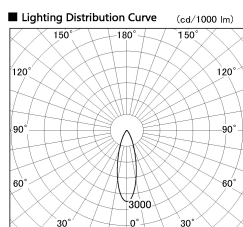

Item no. SD380-2530W9027

Series Name: High power compact tracklight (SD380)

Installation	Track Mount
Type	
Fixture wattage	23W
Beam angle	29 deg
Color Temp.	2700K
CRI	Ra>90
Luminous	2909 lm
Body	Die-castaluminumalloy
Body finish	White
Trim finish	White
Reflector finish	N/A
IP Rate	IP20
Light source	COB module
Input Voltage	AC220~240V
Dimming Type	Non-Dimmable
Certificate	CE,CCC
Cut Hole	N/A