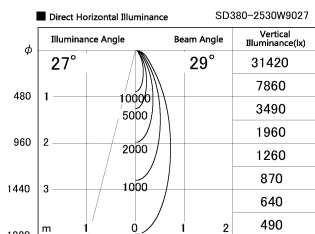

Item no. SD380-2530W9027

Series Name: High power compact tracklight (SD380)

Installation	Track Mount
Type	High power compact tracklight (SD380)
Fixture wattage	23W
Beam angle	29 deg
Color Temp.	2700K
CRI	Ra>90
Luminous	2909 lm
Body	Die-castaluminumalloy
Body finish	White
Trim finish	White
Reflector finish	N/A
IP Rate	IP20
Light source	COB module
Input Voltage	AC220~240V
Dimming Type	Non-Dimmable
Certificate	CE,CCC
Cut Hole	N/A