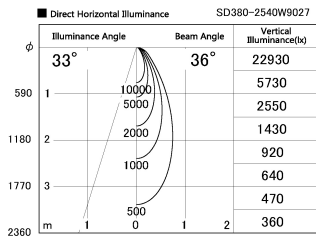

Item no. SD380-2540W9027

Series Name: High power compact tracklight (SD380)

Installation	Track Mount
Type	
Fixture wattage	23W
Beam angle	36 deg
Color Temp.	2700K
CRI	Ra>90
Luminous	2990 lm
Body	Die-castaluminumalloy
Body finish	White
Trim finish	White
Reflector finish	N/A
IP Rate	IP20
Light source	COB module
Input Voltage	AC220~240V
Dimming Type	Non-Dimmable
Certificate	CE,CCC
Cut Hole	N/A