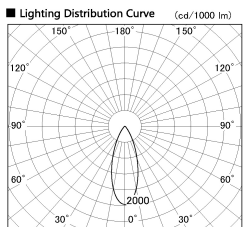

Item no. SD380-2540W9027

Series Name: High power compact tracklight (SD380)

Installation	Track Mount
Type	
Fixture wattage	23W
Beam angle	36 deg
Color Temp.	2700K
CRI	Ra>90
Luminous	2990 lm
Body	Die-castaluminumalloy
Body finish	White
Trim finish	White
Reflector finish	N/A
IP Rate	IP20
Light source	COB module
Input Voltage	AC220~240V
Dimming Type	Non-Dimmable
Certificate	CE,CCC
Cut Hole	N/A