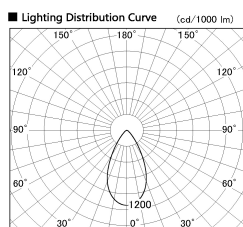

Item no. SD380-2560W9027

Series Name: High power compact tracklight (SD380)

Installation	Track Mount
Type	
Fixture wattage	23W
Beam angle	53 deg
Color Temp.	2700K
CRI	Ra>90
Luminous	3000 lm
Body	Die-castaluminumalloy
Body finish	White
Trim finish	White
Reflector finish	N/A
IP Rate	IP20
Light source	COB module
Input Voltage	AC220~240V
Dimming Type	Non-Dimmable
Certificate	CE,CCC
Cut Hole	N/A