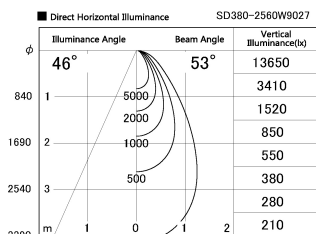

Item no. SD380-2560W9027

Series Name: High power compact tracklight (SD380)

Installation	Track Mount
Type	High power compact tracklight (SD380)
Fixture wattage	23W
Beam angle	53 deg
Color Temp.	2700K
CRI	Ra>90
Luminous	3000 lm
Body	Die-castaluminumalloy
Body finish	White
Trim finish	White
Reflector finish	N/A
IP Rate	IP20
Light source	COB module
Input Voltage	AC220~240V
Dimming Type	Non-Dimmable
Certificate	CE,CCC
Cut Hole	N/A