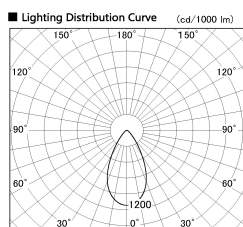

Item no. SD380-2560W9027

Series Name: High power compact tracklight (SD380)

Installation	Track Mount
Type	High power compact tracklight (SD380)
Fixture wattage	23W
Beam angle	53 deg
Color Temp.	2700K
CRI	Ra>90
Luminous	3000 lm
Body	Die-castaluminumalloy
Body finish	White
Trim finish	White
Reflector finish	N/A
IP Rate	IP20
Light source	COB module
Input Voltage	AC220~240V
Dimming Type	Non-Dimmable
Certificate	CE,CCC
Cut Hole	N/A