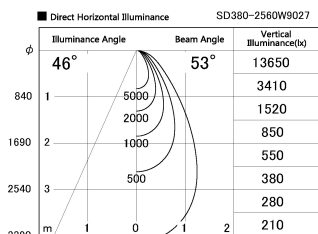

Item no. SD380-2560W9027

Series Name: High power compact tracklight (SD380)

Installation	Track Mount
Type	
Fixture wattage	23W
Beam angle	53 deg
Color Temp.	2700K
CRI	Ra>90
Luminous	3000 lm
Body	Die-castaluminumalloy
Body finish	White
Trim finish	White
Reflector finish	N/A
IP Rate	IP20
Light source	COB module
Input Voltage	AC220~240V
Dimming Type	Non-Dimmable
Certificate	CE,CCC
Cut Hole	N/A