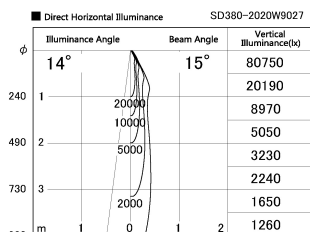

Item no. SD380-2020W9027

Series Name: High power compact tracklight (SD380)

Installation	Track Mount
Type	High power compact tracklight (SD380)
Fixture wattage	20W
Beam angle	15 deg
Color Temp.	2700K
CRI	Ra>90
Luminous	2246 lm
Body	Die-cast aluminum alloy
Body finish	White
Trim finish	White
Reflector finish	N/A
IP Rate	IP20
Light source	COB module
Input Voltage	AC220~240V
Dimming Type	Non-Dimmable
Certificate	CE,CCC
Cut Hole	N/A