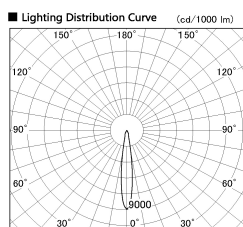

Item no. SD380-2020W9027

Series Name: High power compact tracklight (SD380)

Installation	Track Mount
Type	High power compact tracklight (SD380)
Fixture wattage	20W
Beam angle	15 deg
Color Temp.	2700K
CRI	Ra>90
Luminous	2246 lm
Body	Die-cast aluminum alloy
Body finish	White
Trim finish	White
Reflector finish	N/A
IP Rate	IP20
Light source	COB module
Input Voltage	AC220~240V
Dimming Type	Non-Dimmable
Certificate	CE,CCC
Cut Hole	N/A