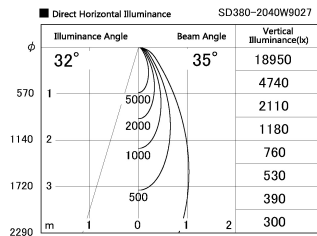

Item no. SD380-2040W9027

Series Name: High power compact tracklight (SD380)

Installation	Track Mount
Type	High power compact tracklight (SD380)
Fixture wattage	20W
Beam angle	35 deg
Color Temp.	2700K
CRI	Ra>90
Luminous	2272 lm
Body	Die-cast aluminum alloy
Body finish	White
Trim finish	White
Reflector finish	N/A
IP Rate	IP20
Light source	COB module
Input Voltage	AC220~240V
Dimming Type	Non-Dimmable
Certificate	CE,CCC
Cut Hole	N/A