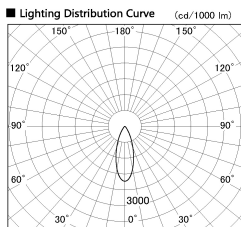

Item no. SD380-2040W9027

Series Name: High power compact tracklight (SD380)

Installation	Track Mount
Type	High power compact tracklight (SD380)
Fixture wattage	20W
Beam angle	35 deg
Color Temp.	2700K
CRI	Ra>90
Luminous	2272 lm
Body	Die-cast aluminum alloy
Body finish	White
Trim finish	White
Reflector finish	N/A
IP Rate	IP20
Light source	COB module
Input Voltage	AC220~240V
Dimming Type	Non-Dimmable
Certificate	CE,CCC
Cut Hole	N/A