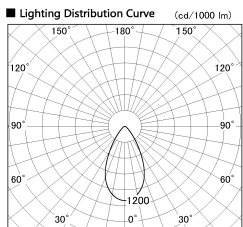

Item no. SD380-2060W9027

Series Name: High power compact tracklight (SD380)

Installation	Track Mount
Type	High power compact tracklight (SD380)
Fixture wattage	20W
Beam angle	54 deg
Color Temp.	2700K
CRI	Ra>90
Luminous	2292 lm
Body	Die-cast aluminum alloy
Body finish	White
Trim finish	White
Reflector finish	N/A
IP Rate	IP20
Light source	COB module
Input Voltage	AC220~240V
Dimming Type	Non-Dimmable
Certificate	CE,CCC
Cut Hole	N/A