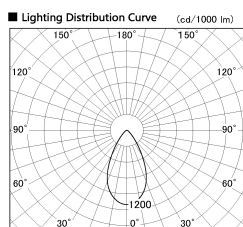

Item no. SD380-2060W9027

Series Name: High power compact tracklight (SD380)

Installation	Track Mount
Type	
Fixture wattage	20W
Beam angle	54 deg
Color Temp.	2700K
CRI	Ra>90
Luminous	2292 lm
Body	Die-castaluminumalloy
Body finish	White
Trim finish	White
Reflector finish	N/A
IP Rate	IP20
Light source	COB module
Input Voltage	AC220~240V
Dimming Type	Non-Dimmable
Certificate	CE,CCC
Cut Hole	N/A