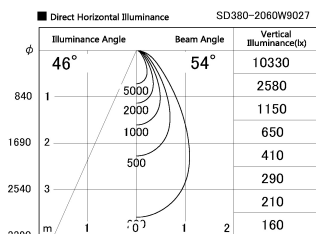

Item no. SD380-2060W9027

Series Name: High power compact tracklight (SD380)

Installation	Track Mount
Type	
Fixture wattage	20W
Beam angle	54 deg
Color Temp.	2700K
CRI	Ra>90
Luminous	2292 lm
Body	Die-castaluminumalloy
Body finish	White
Trim finish	White
Reflector finish	N/A
IP Rate	IP20
Light source	COB module
Input Voltage	AC220~240V
Dimming Type	Non-Dimmable
Certificate	CE,CCC
Cut Hole	N/A