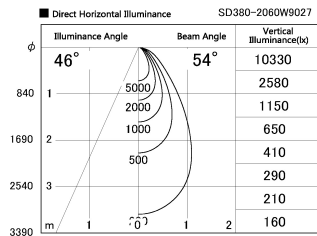

Item no. SD380-2060W9027

Series Name: High power compact tracklight (SD380)

Installation	Track Mount
Type	High power compact tracklight (SD380)
Fixture wattage	20W
Beam angle	54 deg
Color Temp.	2700K
CRI	Ra>90
Luminous	2292 lm
Body	Die-cast aluminum alloy
Body finish	White
Trim finish	White
Reflector finish	N/A
IP Rate	IP20
Light source	COB module
Input Voltage	AC220~240V
Dimming Type	Non-Dimmable
Certificate	CE,CCC
Cut Hole	N/A