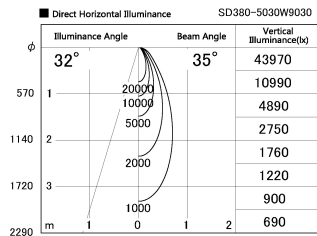

Item no. SD380-5030W9030

Series Name: High power compact tracklight (SD380)

Installation	Track Mount
Type	High power compact tracklight (SD380)
Fixture wattage	46.3W
Beam angle	35 deg
Color Temp.	3000K
CRI	Ra>90
Luminous	5272 lm
Body	Die-castaluminumalloy
Body finish	White
Trim finish	White
Reflector finish	N/A
IP Rate	IP20
Light source	COB module
Input Voltage	AC220~240V
Dimming Type	Non-Dimmable
Certificate	CE,CCC
Cut Hole	N/A