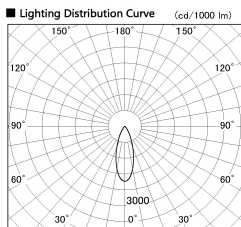

Item no. SD380-5030W9030

Series Name: High power compact tracklight (SD380)

Installation	Track Mount
Type	High power compact tracklight (SD380)
Fixture wattage	46.3W
Beam angle	35 deg
Color Temp.	3000K
CRI	Ra>90
Luminous	5272 lm
Body	Die-castaluminumalloy
Body finish	White
Trim finish	White
Reflector finish	N/A
IP Rate	IP20
Light source	COB module
Input Voltage	AC220~240V
Dimming Type	Non-Dimmable
Certificate	CE,CCC
Cut Hole	N/A