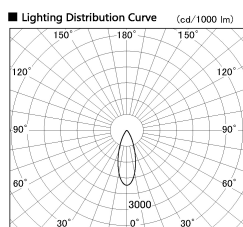

Item no. SD380-5030W9030

Series Name: High power compact tracklight (SD380)

Installation	Track Mount
Type	High power compact tracklight (SD380)
Fixture wattage	46.3W
Beam angle	35 deg
Color Temp.	3000K
CRI	Ra>90
Luminous	5272 lm
Body	Die-castaluminumalloy
Body finish	White
Trim finish	White
Reflector finish	N/A
IP Rate	IP20
Light source	COB module
Input Voltage	AC220~240V
Dimming Type	Non-Dimmable
Certificate	CE,CCC
Cut Hole	N/A