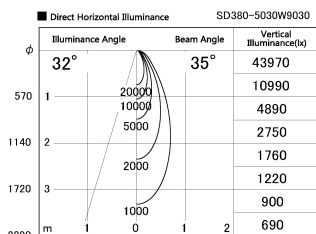

Item no. SD380-5030W9030

Series Name: High power compact tracklight (SD380)

Installation	Track Mount
Type	High power compact tracklight (SD380)
Fixture wattage	46.3W
Beam angle	35 deg
Color Temp.	3000K
CRI	Ra>90
Luminous	5272 lm
Body	Die-castaluminumalloy
Body finish	White
Trim finish	White
Reflector finish	N/A
IP Rate	IP20
Light source	COB module
Input Voltage	AC220~240V
Dimming Type	Non-Dimmable
Certificate	CE,CCC
Cut Hole	N/A