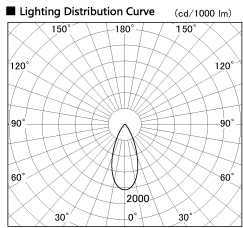

Item no. SD380-5040W9030

Series Name: High power compact tracklight (SD380)

Installation	Track Mount
Type	
Fixture wattage	46.3W
Beam angle	42 deg
Color Temp.	3000K
CRI	Ra>90
Luminous	5934 lm
Body	Die-castaluminumalloy
Body finish	White
Trim finish	White
Reflector finish	N/A
IP Rate	IP20
Light source	COB module
Input Voltage	AC220~240V
Dimming Type	Non-Dimmable
Certificate	CE,CCC
Cut Hole	N/A