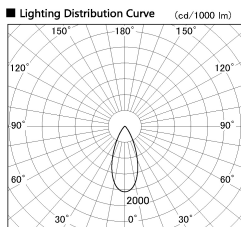

Item no. SD380-5040W9030

Series Name: High power compact tracklight (SD380)

Installation	Track Mount
Type	High power compact tracklight (SD380)
Fixture wattage	46.3W
Beam angle	42 deg
Color Temp.	3000K
CRI	Ra>90
Luminous	5934 lm
Body	Die-cast aluminum alloy
Body finish	White
Trim finish	White
Reflector finish	N/A
IP Rate	IP20
Light source	COB module
Input Voltage	AC220~240V
Dimming Type	Non-Dimmable
Certificate	CE,CCC
Cut Hole	N/A