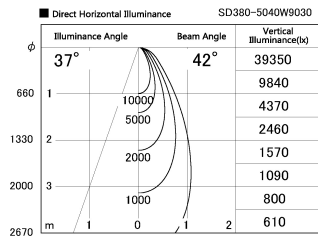

Item no. SD380-5040W9030

Series Name: High power compact tracklight (SD380)

Installation	Track Mount
Type	High power compact tracklight (SD380)
Fixture wattage	46.3W
Beam angle	42 deg
Color Temp.	3000K
CRI	Ra>90
Luminous	5934 lm
Body	Die-cast aluminum alloy
Body finish	White
Trim finish	White
Reflector finish	N/A
IP Rate	IP20
Light source	COB module
Input Voltage	AC220~240V
Dimming Type	Non-Dimmable
Certificate	CE,CCC
Cut Hole	N/A