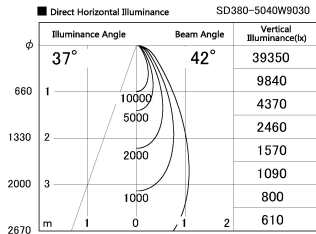

Item no. SD380-5040W9030

Series Name: High power compact tracklight (SD380)

Installation	Track Mount
Type	
Fixture wattage	46.3W
Beam angle	42 deg
Color Temp.	3000K
CRI	Ra>90
Luminous	5934 lm
Body	Die-castaluminumalloy
Body finish	White
Trim finish	White
Reflector finish	N/A
IP Rate	IP20
Light source	COB module
Input Voltage	AC220~240V
Dimming Type	Non-Dimmable
Certificate	CE,CCC
Cut Hole	N/A