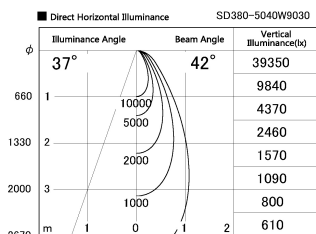

Item no. SD380-5040W9030

Series Name: High power compact tracklight (SD380)

Installation	Track Mount
Type	High power compact tracklight (SD380)
Fixture wattage	46.3W
Beam angle	42 deg
Color Temp.	3000K
CRI	Ra>90
Luminous	5934 lm
Body	Die-castaluminumalloy
Body finish	White
Trim finish	White
Reflector finish	N/A
IP Rate	IP20
Light source	COB module
Input Voltage	AC220~240V
Dimming Type	Non-Dimmable
Certificate	CE,CCC
Cut Hole	N/A