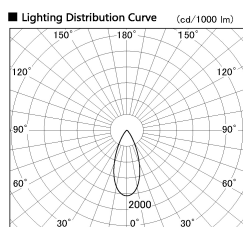

Item no. SD380-5040W9030

Series Name: High power compact tracklight (SD380)

Installation	Track Mount
Type	High power compact tracklight (SD380)
Fixture wattage	46.3W
Beam angle	42 deg
Color Temp.	3000K
CRI	Ra>90
Luminous	5934 lm
Body	Die-castaluminumalloy
Body finish	White
Trim finish	White
Reflector finish	N/A
IP Rate	IP20
Light source	COB module
Input Voltage	AC220~240V
Dimming Type	Non-Dimmable
Certificate	CE,CCC
Cut Hole	N/A