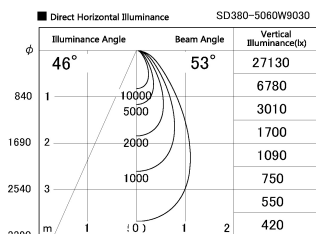

Item no. SD380-5060W9030

Series Name: High power compact tracklight (SD380)

Installation	Track Mount
Type	High power compact tracklight (SD380)
Fixture wattage	46.3W
Beam angle	53 deg
Color Temp.	3000K
CRI	Ra>90
Luminous	6105 lm
Body	Die-castaluminumalloy
Body finish	White
Trim finish	White
Reflector finish	N/A
IP Rate	IP20
Light source	COB module
Input Voltage	AC220~240V
Dimming Type	Non-Dimmable
Certificate	CE,CCC
Cut Hole	N/A