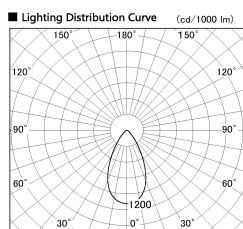

Item no. SD380-5060W9030

Series Name: High power compact tracklight (SD380)

Installation	Track Mount
Type	High power compact tracklight (SD380)
Fixture wattage	46.3W
Beam angle	53 deg
Color Temp.	3000K
CRI	Ra>90
Luminous	6105 lm
Body	Die-castaluminumalloy
Body finish	White
Trim finish	White
Reflector finish	N/A
IP Rate	IP20
Light source	COB module
Input Voltage	AC220~240V
Dimming Type	Non-Dimmable
Certificate	CE,CCC
Cut Hole	N/A