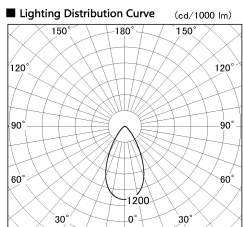

Item no. SD380-5060W9030

Series Name: High power compact tracklight (SD380)

Installation	Track Mount
Type	High power compact tracklight (SD380)
Fixture wattage	46.3W
Beam angle	53 deg
Color Temp.	3000K
CRI	Ra>90
Luminous	6105 lm
Body	Die-castaluminumalloy
Body finish	White
Trim finish	White
Reflector finish	N/A
IP Rate	IP20
Light source	COB module
Input Voltage	AC220~240V
Dimming Type	Non-Dimmable
Certificate	CE,CCC
Cut Hole	N/A