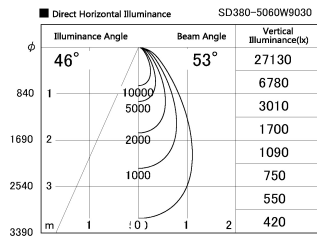

Item no. SD380-5060W9030

Series Name: High power compact tracklight (SD380)

Installation	Track Mount
Type	High power compact tracklight (SD380)
Fixture wattage	46.3W
Beam angle	53 deg
Color Temp.	3000K
CRI	Ra>90
Luminous	6105 lm
Body	Die-castaluminumalloy
Body finish	White
Trim finish	White
Reflector finish	N/A
IP Rate	IP20
Light source	COB module
Input Voltage	AC220~240V
Dimming Type	Non-Dimmable
Certificate	CE,CCC
Cut Hole	N/A