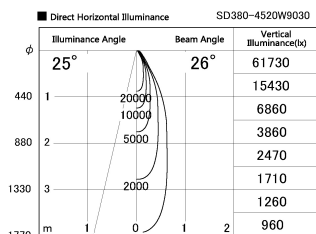

Item no. SD380-4520W9030

Series Name: High power compact tracklight (SD380)

Installation	Track Mount
Type	High power compact tracklight (SD380)
Fixture wattage	41W
Beam angle	26 deg
Color Temp.	3000K
CRI	Ra>90
Luminous	4353 lm
Body	Die-castaluminumalloy
Body finish	White
Trim finish	White
Reflector finish	N/A
IP Rate	IP20
Light source	COB module
Input Voltage	AC220~240V
Dimming Type	Non-Dimmable
Certificate	CE,CCC
Cut Hole	N/A