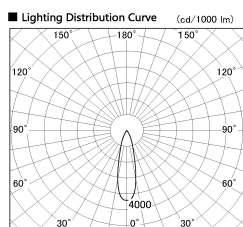

Item no. SD380-4520W9030

Series Name: High power compact tracklight (SD380)

Installation	Track Mount
Type	High power compact tracklight (SD380)
Fixture wattage	41W
Beam angle	26 deg
Color Temp.	3000K
CRI	Ra>90
Luminous	4353 lm
Body	Die-castaluminumalloy
Body finish	White
Trim finish	White
Reflector finish	N/A
IP Rate	IP20
Light source	COB module
Input Voltage	AC220~240V
Dimming Type	Non-Dimmable
Certificate	CE,CCC
Cut Hole	N/A