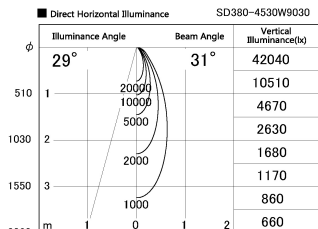

Item no. SD380-4530W9030

Series Name: High power compact tracklight (SD380)

Installation	Track Mount
Type	High power compact tracklight (SD380)
Fixture wattage	41W
Beam angle	31 deg
Color Temp.	3000K
CRI	Ra>90
Luminous	4334 lm
Body	Die-castaluminumalloy
Body finish	White
Trim finish	White
Reflector finish	N/A
IP Rate	IP20
Light source	COB module
Input Voltage	AC220~240V
Dimming Type	Non-Dimmable
Certificate	CE,CCC
Cut Hole	N/A