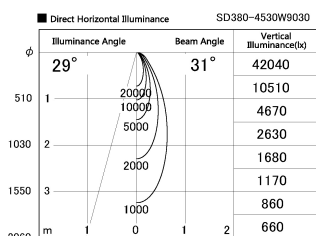

Item no. SD380-4530W9030

Series Name: High power compact tracklight (SD380)

Installation	Track Mount
Type	High power compact tracklight (SD380)
Fixture wattage	41W
Beam angle	31 deg
Color Temp.	3000K
CRI	Ra>90
Luminous	4334 lm
Body	Die-castaluminumalloy
Body finish	White
Trim finish	White
Reflector finish	N/A
IP Rate	IP20
Light source	COB module
Input Voltage	AC220~240V
Dimming Type	Non-Dimmable
Certificate	CE,CCC
Cut Hole	N/A