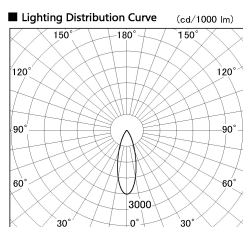

Item no. SD380-4530W9030

Series Name: High power compact tracklight (SD380)

Installation	Track Mount
Type	High power compact tracklight (SD380)
Fixture wattage	41W
Beam angle	31 deg
Color Temp.	3000K
CRI	Ra>90
Luminous	4334 lm
Body	Die-castaluminumalloy
Body finish	White
Trim finish	White
Reflector finish	N/A
IP Rate	IP20
Light source	COB module
Input Voltage	AC220~240V
Dimming Type	Non-Dimmable
Certificate	CE,CCC
Cut Hole	N/A