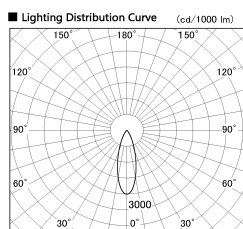

Item no. SD380-4530W9030

Series Name: High power compact tracklight (SD380)

Installation	Track Mount
Type	High power compact tracklight (SD380)
Fixture wattage	41W
Beam angle	31 deg
Color Temp.	3000K
CRI	Ra>90
Luminous	4334 lm
Body	Die-castaluminumalloy
Body finish	White
Trim finish	White
Reflector finish	N/A
IP Rate	IP20
Light source	COB module
Input Voltage	AC220~240V
Dimming Type	Non-Dimmable
Certificate	CE,CCC
Cut Hole	N/A