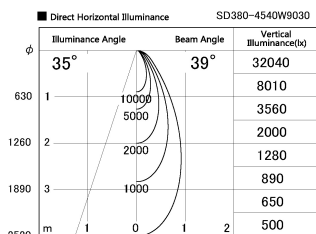

Item no. SD380-4540W9030

Series Name: High power compact tracklight (SD380)

Installation	Track Mount
Type	High power compact tracklight (SD380)
Fixture wattage	41W
Beam angle	39 deg
Color Temp.	3000K
CRI	Ra>90
Luminous	4326 lm
Body	Die-castaluminumalloy
Body finish	White
Trim finish	White
Reflector finish	N/A
IP Rate	IP20
Light source	COB module
Input Voltage	AC220~240V
Dimming Type	Non-Dimmable
Certificate	CE,CCC
Cut Hole	N/A