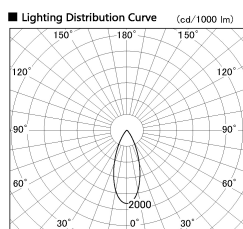

Item no. SD380-4540W9030

Series Name: High power compact tracklight (SD380)

Installation	Track Mount
Type	High power compact tracklight (SD380)
Fixture wattage	41W
Beam angle	39 deg
Color Temp.	3000K
CRI	Ra>90
Luminous	4326 lm
Body	Die-castaluminumalloy
Body finish	White
Trim finish	White
Reflector finish	N/A
IP Rate	IP20
Light source	COB module
Input Voltage	AC220~240V
Dimming Type	Non-Dimmable
Certificate	CE,CCC
Cut Hole	N/A