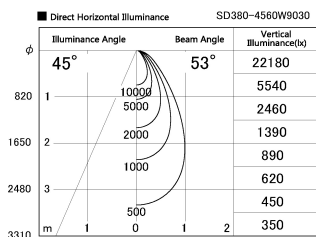

Item no. SD380-4560W9030

Series Name: High power compact tracklight (SD380)

Installation	Track Mount
Type	
Fixture wattage	41W
Beam angle	53 deg
Color Temp.	3000K
CRI	Ra>90
Luminous	4779 lm
Body	Die-castaluminumalloy
Body finish	White
Trim finish	White
Reflector finish	N/A
IP Rate	IP20
Light source	COB module
Input Voltage	AC220~240V
Dimming Type	Non-Dimmable
Certificate	CE,CCC
Cut Hole	N/A