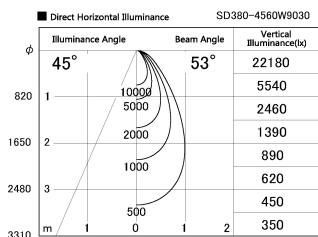

Item no. SD380-4560W9030

Series Name: High power compact tracklight (SD380)

Installation	Track Mount
Type	High power compact tracklight (SD380)
Fixture wattage	41W
Beam angle	53 deg
Color Temp.	3000K
CRI	Ra>90
Luminous	4779 lm
Body	Die-castaluminumalloy
Body finish	White
Trim finish	White
Reflector finish	N/A
IP Rate	IP20
Light source	COB module
Input Voltage	AC220~240V
Dimming Type	Non-Dimmable
Certificate	CE,CCC
Cut Hole	N/A