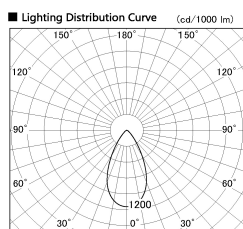

Item no. SD380-4560W9030

Series Name: High power compact tracklight (SD380)

Installation	Track Mount
Type	
Fixture wattage	41W
Beam angle	53 deg
Color Temp.	3000K
CRI	Ra>90
Luminous	4779 lm
Body	Die-castaluminumalloy
Body finish	White
Trim finish	White
Reflector finish	N/A
IP Rate	IP20
Light source	COB module
Input Voltage	AC220~240V
Dimming Type	Non-Dimmable
Certificate	CE,CCC
Cut Hole	N/A