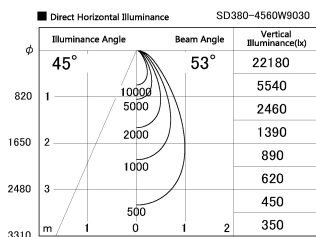

Item no. SD380-4560W9030

Series Name: High power compact tracklight (SD380)

Installation	Track Mount
Type	High power compact tracklight (SD380)
Fixture wattage	41W
Beam angle	53 deg
Color Temp.	3000K
CRI	Ra>90
Luminous	4779 lm
Body	Die-castaluminumalloy
Body finish	White
Trim finish	White
Reflector finish	N/A
IP Rate	IP20
Light source	COB module
Input Voltage	AC220~240V
Dimming Type	Non-Dimmable
Certificate	CE,CCC
Cut Hole	N/A