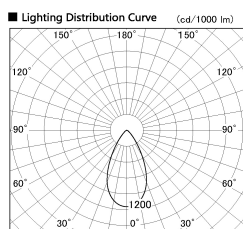

Item no. SD380-4560W9030

Series Name: High power compact tracklight (SD380)

Installation	Track Mount
Type	High power compact tracklight (SD380)
Fixture wattage	41W
Beam angle	53 deg
Color Temp.	3000K
CRI	Ra>90
Luminous	4779 lm
Body	Die-castaluminumalloy
Body finish	White
Trim finish	White
Reflector finish	N/A
IP Rate	IP20
Light source	COB module
Input Voltage	AC220~240V
Dimming Type	Non-Dimmable
Certificate	CE,CCC
Cut Hole	N/A