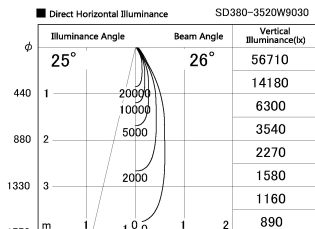

Item no. SD380-3520W9030

Series Name: High power compact tracklight (SD380)

Installation	Track Mount
Type	High power compact tracklight (SD380)
Fixture wattage	36W
Beam angle	26 deg
Color Temp.	3000K
CRI	Ra>90
Luminous	3999 lm
Body	Die-cast aluminum alloy
Body finish	White
Trim finish	White
Reflector finish	N/A
IP Rate	IP20
Light source	COB module
Input Voltage	AC220~240V
Dimming Type	Non-Dimmable
Certificate	CE,CCC
Cut Hole	N/A