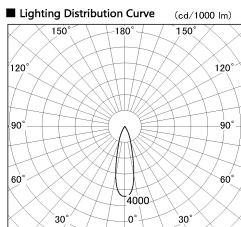

Item no. SD380-3520W9030

Series Name: High power compact tracklight (SD380)

Installation	Track Mount
Type	
Fixture wattage	36W
Beam angle	26 deg
Color Temp.	3000K
CRI	Ra>90
Luminous	3999 lm
Body	Die-cast aluminum alloy
Body finish	White
Trim finish	White
Reflector finish	N/A
IP Rate	IP20
Light source	COB module
Input Voltage	AC220~240V
Dimming Type	Non-Dimmable
Certificate	CE,CCC
Cut Hole	N/A