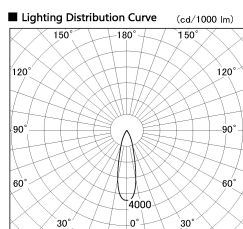

Item no. SD380-3520W9030

Series Name: High power compact tracklight (SD380)

Installation	Track Mount
Type	High power compact tracklight (SD380)
Fixture wattage	36W
Beam angle	26 deg
Color Temp.	3000K
CRI	Ra>90
Luminous	3999 lm
Body	Die-cast aluminum alloy
Body finish	White
Trim finish	White
Reflector finish	N/A
IP Rate	IP20
Light source	COB module
Input Voltage	AC220~240V
Dimming Type	Non-Dimmable
Certificate	CE,CCC
Cut Hole	N/A