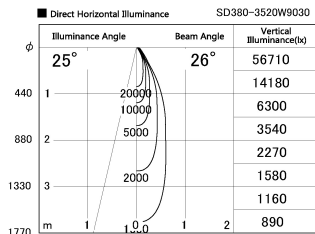

Item no. SD380-3520W9030

Series Name: High power compact tracklight (SD380)

Installation	Track Mount
Type	
Fixture wattage	36W
Beam angle	26 deg
Color Temp.	3000K
CRI	Ra>90
Luminous	3999 lm
Body	Die-cast aluminum alloy
Body finish	White
Trim finish	White
Reflector finish	N/A
IP Rate	IP20
Light source	COB module
Input Voltage	AC220~240V
Dimming Type	Non-Dimmable
Certificate	CE,CCC
Cut Hole	N/A