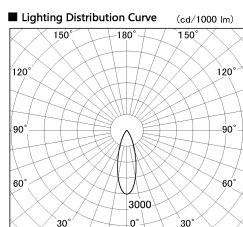

Item no. SD380-3530W9030

Series Name: High power compact tracklight (SD380)

Installation	Track Mount
Type	High power compact tracklight (SD380)
Fixture wattage	36W
Beam angle	31 deg
Color Temp.	3000K
CRI	Ra>90
Luminous	4069 lm
Body	Die-castaluminumalloy
Body finish	White
Trim finish	White
Reflector finish	N/A
IP Rate	IP20
Light source	COB module
Input Voltage	AC220~240V
Dimming Type	Non-Dimmable
Certificate	CE,CCC
Cut Hole	N/A