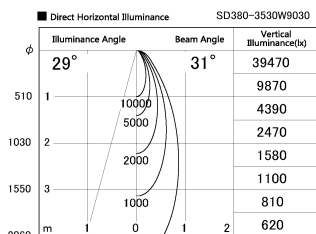

Item no. SD380-3530W9030

Series Name: High power compact tracklight (SD380)

Installation	Track Mount
Type	High power compact tracklight (SD380)
Fixture wattage	36W
Beam angle	31 deg
Color Temp.	3000K
CRI	Ra>90
Luminous	4069 lm
Body	Die-castaluminumalloy
Body finish	White
Trim finish	White
Reflector finish	N/A
IP Rate	IP20
Light source	COB module
Input Voltage	AC220~240V
Dimming Type	Non-Dimmable
Certificate	CE,CCC
Cut Hole	N/A