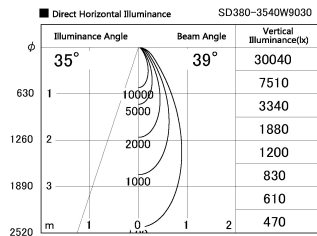

Item no. SD380-3540W9030

Series Name: High power compact tracklight (SD380)

Installation	Track Mount
Type	
Fixture wattage	36W
Beam angle	39 deg
Color Temp.	3000K
CRI	Ra>90
Luminous	4056 lm
Body	Die-castaluminumalloy
Body finish	White
Trim finish	White
Reflector finish	N/A
IP Rate	IP20
Light source	COB module
Input Voltage	AC220~240V
Dimming Type	Non-Dimmable
Certificate	CE,CCC
Cut Hole	N/A