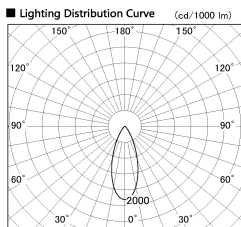

Item no. SD380-3540W9030

Series Name: High power compact tracklight (SD380)

Installation	Track Mount
Type	
Fixture wattage	36W
Beam angle	39 deg
Color Temp.	3000K
CRI	Ra>90
Luminous	4056 lm
Body	Die-castaluminumalloy
Body finish	White
Trim finish	White
Reflector finish	N/A
IP Rate	IP20
Light source	COB module
Input Voltage	AC220~240V
Dimming Type	Non-Dimmable
Certificate	CE,CCC
Cut Hole	N/A