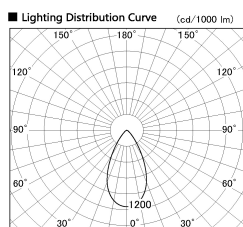

Item no. SD380-3560W9030

Series Name: High power compact tracklight (SD380)

Installation	Track Mount
Type	High power compact tracklight (SD380)
Fixture wattage	36W
Beam angle	53 deg
Color Temp.	3000K
CRI	Ra>90
Luminous	4194 lm
Body	Die-castaluminumalloy
Body finish	White
Trim finish	White
Reflector finish	N/A
IP Rate	IP20
Light source	COB module
Input Voltage	AC220~240V
Dimming Type	Non-Dimmable
Certificate	CE,CCC
Cut Hole	N/A