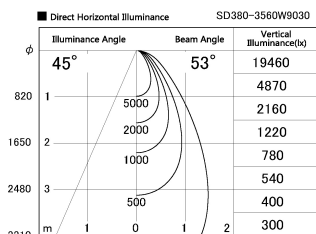

Item no. SD380-3560W9030

Series Name: High power compact tracklight (SD380)

Installation	Track Mount
Type	High power compact tracklight (SD380)
Fixture wattage	36W
Beam angle	53 deg
Color Temp.	3000K
CRI	Ra>90
Luminous	4194 lm
Body	Die-castaluminumalloy
Body finish	White
Trim finish	White
Reflector finish	N/A
IP Rate	IP20
Light source	COB module
Input Voltage	AC220~240V
Dimming Type	Non-Dimmable
Certificate	CE,CCC
Cut Hole	N/A