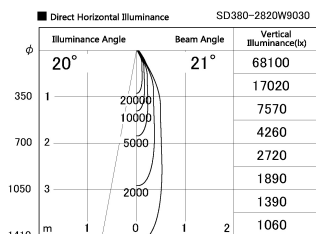

Item no. SD380-2820W9030

Series Name: High power compact tracklight (SD380)

Installation	Track Mount
Type	High power compact tracklight (SD380)
Fixture wattage	28W
Beam angle	21 deg
Color Temp.	3000K
CRI	Ra>90
Luminous	3278 lm
Body	Die-castaluminumalloy
Body finish	White
Trim finish	White
Reflector finish	N/A
IP Rate	IP20
Light source	COB module
Input Voltage	AC220~240V
Dimming Type	Non-Dimmable
Certificate	CE,CCC
Cut Hole	N/A