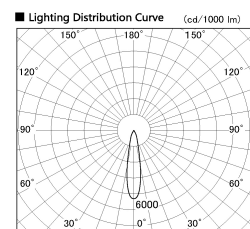

Item no. SD380-2820W9030

Series Name: High power compact tracklight (SD380)

■ Direct Horizontal Illuminance SD380-2820W9030

Illuminance Angle	Beam Angle	Vertical Illuminance (lx)
20°	21°	68100
		17020
		7570
		4260
		2720
		1890
1410 m	1	1390
		1060
		1060

Installation	Track Mount
Type	
Fixture wattage	28W
Beam angle	21 deg
Color Temp.	3000K
CRI	Ra>90
Luminous	3278 lm
Body	Die-cast aluminum alloy
Body finish	White
Trim finish	White
Reflector finish	N/A
IP Rate	IP20
Light source	COB module
Input Voltage	AC220~240V
Dimming Type	Non-Dimmable
Certificate	CE,CCC
Cut Hole	N/A