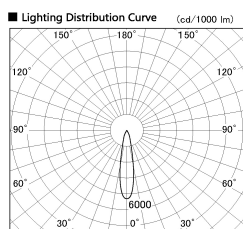

Item no. SD380-2820W9030

Series Name: High power compact tracklight (SD380)

Installation	Track Mount
Type	High power compact tracklight (SD380)
Fixture wattage	28W
Beam angle	21 deg
Color Temp.	3000K
CRI	Ra>90
Luminous	3278 lm
Body	Die-castaluminumalloy
Body finish	White
Trim finish	White
Reflector finish	N/A
IP Rate	IP20
Light source	COB module
Input Voltage	AC220~240V
Dimming Type	Non-Dimmable
Certificate	CE,CCC
Cut Hole	N/A