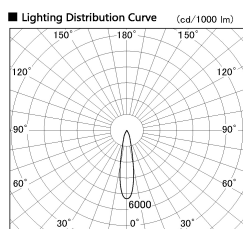

Item no. SD380-2820W9030

Series Name: High power compact tracklight (SD380)

Installation	Track Mount
Type	
Fixture wattage	28W
Beam angle	21 deg
Color Temp.	3000K
CRI	Ra>90
Luminous	3278 lm
Body	Die-castaluminumalloy
Body finish	White
Trim finish	White
Reflector finish	N/A
IP Rate	IP20
Light source	COB module
Input Voltage	AC220~240V
Dimming Type	Non-Dimmable
Certificate	CE,CCC
Cut Hole	N/A