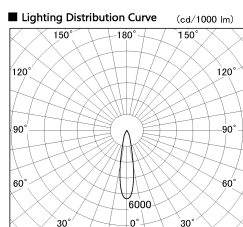

Item no. SD380-2820W9030

Series Name: High power compact tracklight (SD380)

Installation	Track Mount
Type	High power compact tracklight (SD380)
Fixture wattage	28W
Beam angle	21 deg
Color Temp.	3000K
CRI	Ra>90
Luminous	3278 lm
Body	Die-castaluminumalloy
Body finish	White
Trim finish	White
Reflector finish	N/A
IP Rate	IP20
Light source	COB module
Input Voltage	AC220~240V
Dimming Type	Non-Dimmable
Certificate	CE,CCC
Cut Hole	N/A