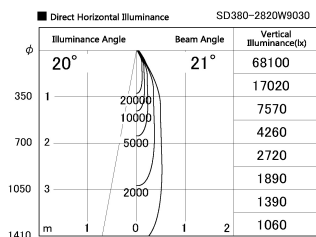

Item no. SD380-2820W9030

Series Name: High power compact tracklight (SD380)

Installation	Track Mount
Type	
Fixture wattage	28W
Beam angle	21 deg
Color Temp.	3000K
CRI	Ra>90
Luminous	3278 lm
Body	Die-castaluminumalloy
Body finish	White
Trim finish	White
Reflector finish	N/A
IP Rate	IP20
Light source	COB module
Input Voltage	AC220~240V
Dimming Type	Non-Dimmable
Certificate	CE,CCC
Cut Hole	N/A