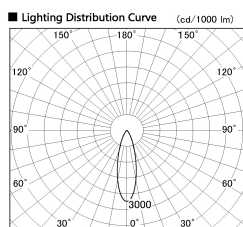

Item no. SD380-2830W9030

Series Name: High power compact tracklight (SD380)

Installation	Track Mount
Type	High power compact tracklight (SD380)
Fixture wattage	28W
Beam angle	29 deg
Color Temp.	3000K
CRI	Ra>90
Luminous	3334 lm
Body	Die-castaluminumalloy
Body finish	White
Trim finish	White
Reflector finish	N/A
IP Rate	IP20
Light source	COB module
Input Voltage	AC220~240V
Dimming Type	Non-Dimmable
Certificate	CE,CCC
Cut Hole	N/A