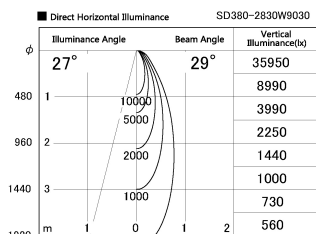

Item no. SD380-2830W9030

Series Name: High power compact tracklight (SD380)

Installation	Track Mount
Type	
Fixture wattage	28W
Beam angle	29 deg
Color Temp.	3000K
CRI	Ra>90
Luminous	3334 lm
Body	Die-castaluminumalloy
Body finish	White
Trim finish	White
Reflector finish	N/A
IP Rate	IP20
Light source	COB module
Input Voltage	AC220~240V
Dimming Type	Non-Dimmable
Certificate	CE,CCC
Cut Hole	N/A