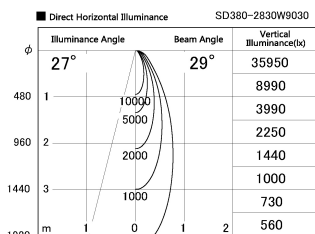

Item no. SD380-2830W9030

Series Name: High power compact tracklight (SD380)

Installation	Track Mount
Type	
Fixture wattage	28W
Beam angle	29 deg
Color Temp.	3000K
CRI	Ra>90
Luminous	3334 lm
Body	Die-castaluminumalloy
Body finish	White
Trim finish	White
Reflector finish	N/A
IP Rate	IP20
Light source	COB module
Input Voltage	AC220~240V
Dimming Type	Non-Dimmable
Certificate	CE,CCC
Cut Hole	N/A