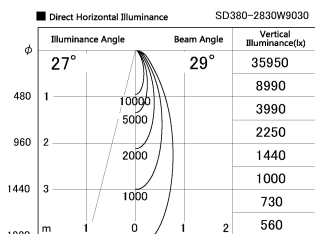

Item no. SD380-2830W9030

Series Name: High power compact tracklight (SD380)

Installation	Track Mount
Type	High power compact tracklight (SD380)
Fixture wattage	28W
Beam angle	29 deg
Color Temp.	3000K
CRI	Ra>90
Luminous	3334 lm
Body	Die-castaluminumalloy
Body finish	White
Trim finish	White
Reflector finish	N/A
IP Rate	IP20
Light source	COB module
Input Voltage	AC220~240V
Dimming Type	Non-Dimmable
Certificate	CE,CCC
Cut Hole	N/A