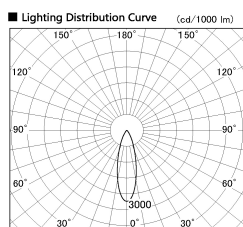

Item no. SD380-2830W9030

Series Name: High power compact tracklight (SD380)

Installation	Track Mount
Type	
Fixture wattage	28W
Beam angle	29 deg
Color Temp.	3000K
CRI	Ra>90
Luminous	3334 lm
Body	Die-castaluminumalloy
Body finish	White
Trim finish	White
Reflector finish	N/A
IP Rate	IP20
Light source	COB module
Input Voltage	AC220~240V
Dimming Type	Non-Dimmable
Certificate	CE,CCC
Cut Hole	N/A