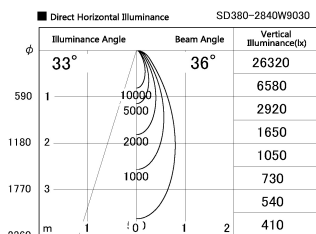

Item no. SD380-2840W9030

Series Name: High power compact tracklight (SD380)

Installation	Track Mount
Type	High power compact tracklight (SD380)
Fixture wattage	28W
Beam angle	36 deg
Color Temp.	3000K
CRI	Ra>90
Luminous	3324 lm
Body	Die-castaluminumalloy
Body finish	White
Trim finish	White
Reflector finish	N/A
IP Rate	IP20
Light source	COB module
Input Voltage	AC220~240V
Dimming Type	Non-Dimmable
Certificate	CE,CCC
Cut Hole	N/A