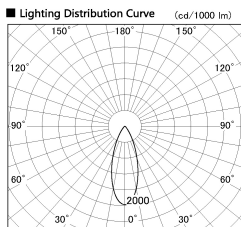

Item no. SD380-2840W9030

Series Name: High power compact tracklight (SD380)

Installation	Track Mount
Type	
Fixture wattage	28W
Beam angle	36 deg
Color Temp.	3000K
CRI	Ra>90
Luminous	3324 lm
Body	Die-castaluminumalloy
Body finish	White
Trim finish	White
Reflector finish	N/A
IP Rate	IP20
Light source	COB module
Input Voltage	AC220~240V
Dimming Type	Non-Dimmable
Certificate	CE,CCC
Cut Hole	N/A