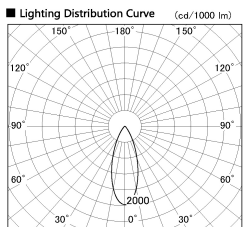

Item no. SD380-2840W9030

Series Name: High power compact tracklight (SD380)

Installation	Track Mount
Type	High power compact tracklight (SD380)
Fixture wattage	28W
Beam angle	36 deg
Color Temp.	3000K
CRI	Ra>90
Luminous	3324 lm
Body	Die-castaluminumalloy
Body finish	White
Trim finish	White
Reflector finish	N/A
IP Rate	IP20
Light source	COB module
Input Voltage	AC220~240V
Dimming Type	Non-Dimmable
Certificate	CE,CCC
Cut Hole	N/A