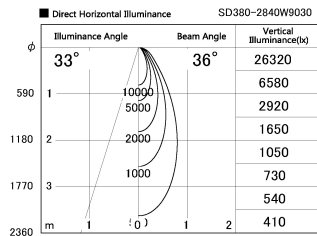

Item no. SD380-2840W9030

Series Name: High power compact tracklight (SD380)

Installation	Track Mount
Type	
Fixture wattage	28W
Beam angle	36 deg
Color Temp.	3000K
CRI	Ra>90
Luminous	3324 lm
Body	Die-castaluminumalloy
Body finish	White
Trim finish	White
Reflector finish	N/A
IP Rate	IP20
Light source	COB module
Input Voltage	AC220~240V
Dimming Type	Non-Dimmable
Certificate	CE,CCC
Cut Hole	N/A