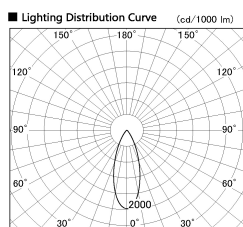

Item no. SD380-2840W9030

Series Name: High power compact tracklight (SD380)

Installation	Track Mount
Type	High power compact tracklight (SD380)
Fixture wattage	28W
Beam angle	36 deg
Color Temp.	3000K
CRI	Ra>90
Luminous	3324 lm
Body	Die-castaluminumalloy
Body finish	White
Trim finish	White
Reflector finish	N/A
IP Rate	IP20
Light source	COB module
Input Voltage	AC220~240V
Dimming Type	Non-Dimmable
Certificate	CE,CCC
Cut Hole	N/A