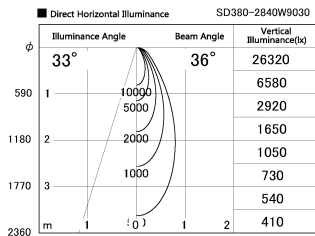

Item no. SD380-2840W9030

Series Name: High power compact tracklight (SD380)

Installation	Track Mount
Type	High power compact tracklight (SD380)
Fixture wattage	28W
Beam angle	36 deg
Color Temp.	3000K
CRI	Ra>90
Luminous	3324 lm
Body	Die-castaluminumalloy
Body finish	White
Trim finish	White
Reflector finish	N/A
IP Rate	IP20
Light source	COB module
Input Voltage	AC220~240V
Dimming Type	Non-Dimmable
Certificate	CE,CCC
Cut Hole	N/A