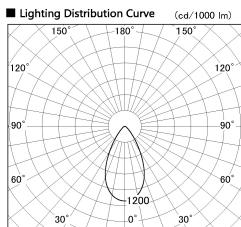

Item no. SD380-2860W9030

Series Name: High power compact tracklight (SD380)

Installation	Track Mount
Type	
Fixture wattage	28W
Beam angle	54 deg
Color Temp.	3000K
CRI	Ra>90
Luminous	3437 lm
Body	Die-castaluminumalloy
Body finish	White
Trim finish	White
Reflector finish	N/A
IP Rate	IP20
Light source	COB module
Input Voltage	AC220~240V
Dimming Type	Non-Dimmable
Certificate	CE,CCC
Cut Hole	N/A