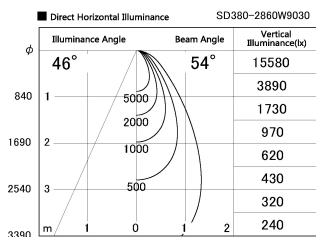

Item no. SD380-2860W9030

Series Name: High power compact tracklight (SD380)

Installation	Track Mount
Type	High power compact tracklight (SD380)
Fixture wattage	28W
Beam angle	54 deg
Color Temp.	3000K
CRI	Ra>90
Luminous	3437 lm
Body	Die-castaluminumalloy
Body finish	White
Trim finish	White
Reflector finish	N/A
IP Rate	IP20
Light source	COB module
Input Voltage	AC220~240V
Dimming Type	Non-Dimmable
Certificate	CE,CCC
Cut Hole	N/A