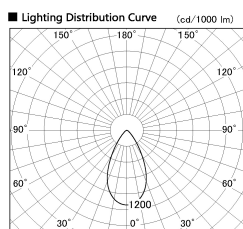

Item no. SD380-2860W9030

Series Name: High power compact tracklight (SD380)

Installation	Track Mount
Type	High power compact tracklight (SD380)
Fixture wattage	28W
Beam angle	54 deg
Color Temp.	3000K
CRI	Ra>90
Luminous	3437 lm
Body	Die-castaluminumalloy
Body finish	White
Trim finish	White
Reflector finish	N/A
IP Rate	IP20
Light source	COB module
Input Voltage	AC220~240V
Dimming Type	Non-Dimmable
Certificate	CE,CCC
Cut Hole	N/A