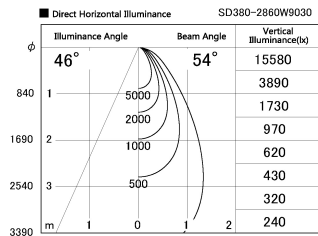

Item no. SD380-2860W9030

Series Name: High power compact tracklight (SD380)

Installation	Track Mount
Type	
Fixture wattage	28W
Beam angle	54 deg
Color Temp.	3000K
CRI	Ra>90
Luminous	3437 lm
Body	Die-castaluminumalloy
Body finish	White
Trim finish	White
Reflector finish	N/A
IP Rate	IP20
Light source	COB module
Input Voltage	AC220~240V
Dimming Type	Non-Dimmable
Certificate	CE,CCC
Cut Hole	N/A