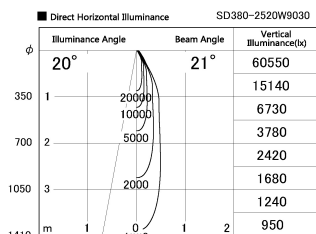

Item no. SD380-2520W9030

Series Name: High power compact tracklight (SD380)

Installation	Track Mount
Type	High power compact tracklight (SD380)
Fixture wattage	23W
Beam angle	21 deg
Color Temp.	3000K
CRI	Ra>90
Luminous	2917 lm
Body	Die-cast aluminum alloy
Body finish	White
Trim finish	White
Reflector finish	N/A
IP Rate	IP20
Light source	COB module
Input Voltage	AC220~240V
Dimming Type	Non-Dimmable
Certificate	CE,CCC
Cut Hole	N/A