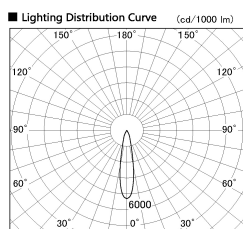

Item no. SD380-2520W9030

Series Name: High power compact tracklight (SD380)

Installation	Track Mount
Type	High power compact tracklight (SD380)
Fixture wattage	23W
Beam angle	21 deg
Color Temp.	3000K
CRI	Ra>90
Luminous	2917 lm
Body	Die-cast aluminum alloy
Body finish	White
Trim finish	White
Reflector finish	N/A
IP Rate	IP20
Light source	COB module
Input Voltage	AC220~240V
Dimming Type	Non-Dimmable
Certificate	CE,CCC
Cut Hole	N/A