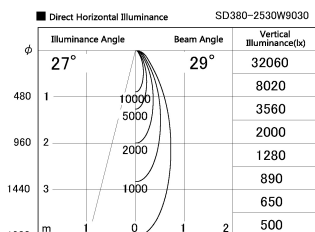

Item no. SD380-2530W9030

Series Name: High power compact tracklight (SD380)

Installation	Track Mount
Type	High power compact tracklight (SD380)
Fixture wattage	23W
Beam angle	29 deg
Color Temp.	3000K
CRI	Ra>90
Luminous	2968 lm
Body	Die-castaluminumalloy
Body finish	White
Trim finish	White
Reflector finish	N/A
IP Rate	IP20
Light source	COB module
Input Voltage	AC220~240V
Dimming Type	Non-Dimmable
Certificate	CE,CCC
Cut Hole	N/A