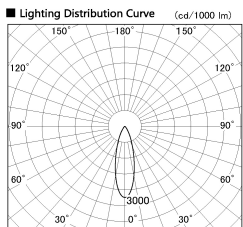

Item no. SD380-2530W9030

Series Name: High power compact tracklight (SD380)

Installation	Track Mount
Type	
Fixture wattage	23W
Beam angle	29 deg
Color Temp.	3000K
CRI	Ra>90
Luminous	2968 lm
Body	Die-castaluminumalloy
Body finish	White
Trim finish	White
Reflector finish	N/A
IP Rate	IP20
Light source	COB module
Input Voltage	AC220~240V
Dimming Type	Non-Dimmable
Certificate	CE,CCC
Cut Hole	N/A