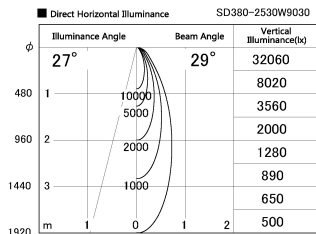

Item no. SD380-2530W9030

Series Name: High power compact tracklight (SD380)

Installation	Track Mount
Type	
Fixture wattage	23W
Beam angle	29 deg
Color Temp.	3000K
CRI	Ra>90
Luminous	2968 lm
Body	Die-castaluminumalloy
Body finish	White
Trim finish	White
Reflector finish	N/A
IP Rate	IP20
Light source	COB module
Input Voltage	AC220~240V
Dimming Type	Non-Dimmable
Certificate	CE,CCC
Cut Hole	N/A