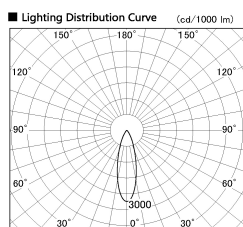

Item no. SD380-2530W9030

Series Name: High power compact tracklight (SD380)

Installation	Track Mount
Type	High power compact tracklight (SD380)
Fixture wattage	23W
Beam angle	29 deg
Color Temp.	3000K
CRI	Ra>90
Luminous	2968 lm
Body	Die-castaluminumalloy
Body finish	White
Trim finish	White
Reflector finish	N/A
IP Rate	IP20
Light source	COB module
Input Voltage	AC220~240V
Dimming Type	Non-Dimmable
Certificate	CE,CCC
Cut Hole	N/A