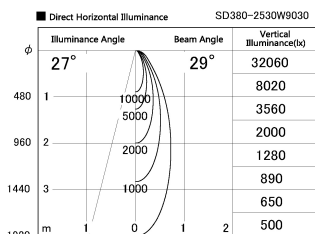

Item no. SD380-2530W9030

Series Name: High power compact tracklight (SD380)

Installation	Track Mount
Type	High power compact tracklight (SD380)
Fixture wattage	23W
Beam angle	29 deg
Color Temp.	3000K
CRI	Ra>90
Luminous	2968 lm
Body	Die-castaluminumalloy
Body finish	White
Trim finish	White
Reflector finish	N/A
IP Rate	IP20
Light source	COB module
Input Voltage	AC220~240V
Dimming Type	Non-Dimmable
Certificate	CE,CCC
Cut Hole	N/A