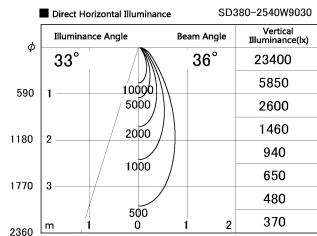

Item no. SD380-2540W9030

Series Name: High power compact tracklight (SD380)

Installation	Track Mount
Type	
Fixture wattage	23W
Beam angle	36 deg
Color Temp.	3000K
CRI	Ra>90
Luminous	2959 lm
Body	Die-castaluminumalloy
Body finish	White
Trim finish	White
Reflector finish	N/A
IP Rate	IP20
Light source	COB module
Input Voltage	AC220~240V
Dimming Type	Non-Dimmable
Certificate	CE,CCC
Cut Hole	N/A