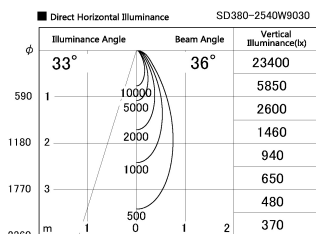

Item no. SD380-2540W9030

Series Name: High power compact tracklight (SD380)

Installation	Track Mount
Type	High power compact tracklight (SD380)
Fixture wattage	23W
Beam angle	36 deg
Color Temp.	3000K
CRI	Ra>90
Luminous	2959 lm
Body	Die-castaluminumalloy
Body finish	White
Trim finish	White
Reflector finish	N/A
IP Rate	IP20
Light source	COB module
Input Voltage	AC220~240V
Dimming Type	Non-Dimmable
Certificate	CE,CCC
Cut Hole	N/A