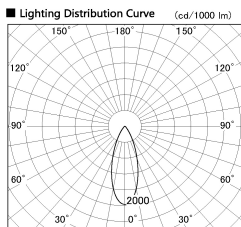

Item no. SD380-2540W9030

Series Name: High power compact tracklight (SD380)

Installation	Track Mount
Type	
Fixture wattage	23W
Beam angle	36 deg
Color Temp.	3000K
CRI	Ra>90
Luminous	2959 lm
Body	Die-castaluminumalloy
Body finish	White
Trim finish	White
Reflector finish	N/A
IP Rate	IP20
Light source	COB module
Input Voltage	AC220~240V
Dimming Type	Non-Dimmable
Certificate	CE,CCC
Cut Hole	N/A