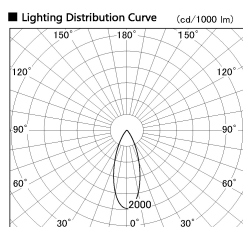

Item no. SD380-2540W9030

Series Name: High power compact tracklight (SD380)

Installation	Track Mount
Type	High power compact tracklight (SD380)
Fixture wattage	23W
Beam angle	36 deg
Color Temp.	3000K
CRI	Ra>90
Luminous	2959 lm
Body	Die-castaluminumalloy
Body finish	White
Trim finish	White
Reflector finish	N/A
IP Rate	IP20
Light source	COB module
Input Voltage	AC220~240V
Dimming Type	Non-Dimmable
Certificate	CE,CCC
Cut Hole	N/A