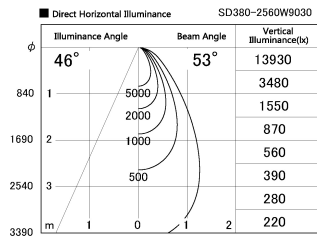

Item no. SD380-2560W9030

Series Name: High power compact tracklight (SD380)

Installation	Track Mount
Type	High power compact tracklight (SD380)
Fixture wattage	23W
Beam angle	53 deg
Color Temp.	3000K
CRI	Ra>90
Luminous	3061 lm
Body	Die-castaluminumalloy
Body finish	White
Trim finish	White
Reflector finish	N/A
IP Rate	IP20
Light source	COB module
Input Voltage	AC220~240V
Dimming Type	Non-Dimmable
Certificate	CE,CCC
Cut Hole	N/A