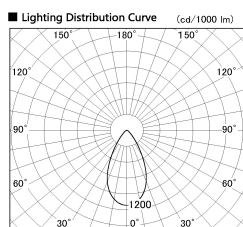

Item no. SD380-2560W9030

Series Name: High power compact tracklight (SD380)

Installation	Track Mount
Type	
Fixture wattage	23W
Beam angle	53 deg
Color Temp.	3000K
CRI	Ra>90
Luminous	3061 lm
Body	Die-castaluminumalloy
Body finish	White
Trim finish	White
Reflector finish	N/A
IP Rate	IP20
Light source	COB module
Input Voltage	AC220~240V
Dimming Type	Non-Dimmable
Certificate	CE,CCC
Cut Hole	N/A