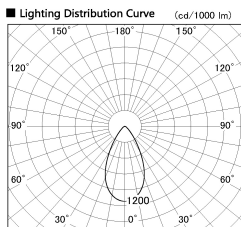

Item no. SD380-2560W9030

Series Name: High power compact tracklight (SD380)

Installation	Track Mount
Type	High power compact tracklight (SD380)
Fixture wattage	23W
Beam angle	53 deg
Color Temp.	3000K
CRI	Ra>90
Luminous	3061 lm
Body	Die-castaluminumalloy
Body finish	White
Trim finish	White
Reflector finish	N/A
IP Rate	IP20
Light source	COB module
Input Voltage	AC220~240V
Dimming Type	Non-Dimmable
Certificate	CE,CCC
Cut Hole	N/A