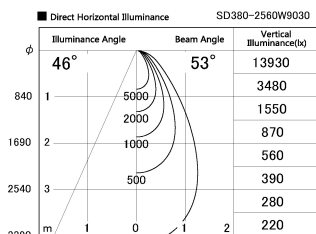

Item no. SD380-2560W9030

Series Name: High power compact tracklight (SD380)

Installation	Track Mount
Type	
Fixture wattage	23W
Beam angle	53 deg
Color Temp.	3000K
CRI	Ra>90
Luminous	3061 lm
Body	Die-castaluminumalloy
Body finish	White
Trim finish	White
Reflector finish	N/A
IP Rate	IP20
Light source	COB module
Input Voltage	AC220~240V
Dimming Type	Non-Dimmable
Certificate	CE,CCC
Cut Hole	N/A