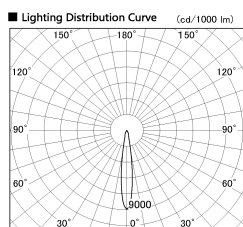

Item no. SD380-2020W9030

Series Name: High power compact tracklight (SD380)

Installation	Track Mount
Type	High power compact tracklight (SD380)
Fixture wattage	20W
Beam angle	15 deg
Color Temp.	3000K
CRI	Ra>90
Luminous	2292 lm
Body	Die-castaluminumalloy
Body finish	White
Trim finish	White
Reflector finish	N/A
IP Rate	IP20
Light source	COB module
Input Voltage	AC220~240V
Dimming Type	Non-Dimmable
Certificate	CE,CCC
Cut Hole	N/A