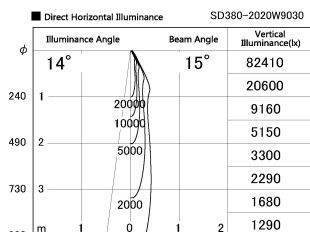

Item no. SD380-2020W9030

Series Name: High power compact tracklight (SD380)

Installation	Track Mount
Type	High power compact tracklight (SD380)
Fixture wattage	20W
Beam angle	15 deg
Color Temp.	3000K
CRI	Ra>90
Luminous	2292 lm
Body	Die-castaluminumalloy
Body finish	White
Trim finish	White
Reflector finish	N/A
IP Rate	IP20
Light source	COB module
Input Voltage	AC220~240V
Dimming Type	Non-Dimmable
Certificate	CE,CCC
Cut Hole	N/A