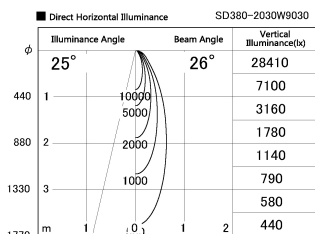

Item no. SD380-2030W9030

Series Name: High power compact tracklight (SD380)

| | |
|------------------|---------------------------------------|
| Installation | Track Mount |
| Type | High power compact tracklight (SD380) |
| Fixture wattage | 20W |
| Beam angle | 26 deg |
| Color Temp. | 3000K |
| CRI | Ra>90 |
| Luminous | 2345 lm |
| Body | Die-castaluminumalloy |
| Body finish | White |
| Trim finish | White |
| Reflector finish | N/A |
| IP Rate | IP20 |
| Light source | COB module |
| Input Voltage | AC220~240V |
| Dimming Type | Non-Dimmable |
| Certificate | CE,CCC |
| Cut Hole | N/A |