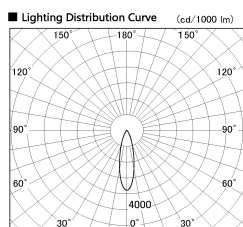

Item no. SD380-2030W9030

Series Name: High power compact tracklight (SD380)

| | |
|------------------|---------------------------------------|
| Installation | Track Mount |
| Type | High power compact tracklight (SD380) |
| Fixture wattage | 20W |
| Beam angle | 26 deg |
| Color Temp. | 3000K |
| CRI | Ra>90 |
| Luminous | 2345 lm |
| Body | Die-castaluminumalloy |
| Body finish | White |
| Trim finish | White |
| Reflector finish | N/A |
| IP Rate | IP20 |
| Light source | COB module |
| Input Voltage | AC220~240V |
| Dimming Type | Non-Dimmable |
| Certificate | CE,CCC |
| Cut Hole | N/A |