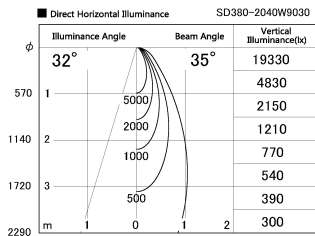

Item no. SD380-2040W9030

Series Name: High power compact tracklight (SD380)

Installation	Track Mount
Type	
Fixture wattage	20W
Beam angle	35 deg
Color Temp.	3000K
CRI	Ra>90
Luminous	2318 lm
Body	Die-castaluminumalloy
Body finish	White
Trim finish	White
Reflector finish	N/A
IP Rate	IP20
Light source	COB module
Input Voltage	AC220~240V
Dimming Type	Non-Dimmable
Certificate	CE,CCC
Cut Hole	N/A