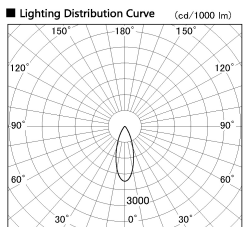

Item no. SD380-2040W9030

Series Name: High power compact tracklight (SD380)

Installation	Track Mount
Type	
Fixture wattage	20W
Beam angle	35 deg
Color Temp.	3000K
CRI	Ra>90
Luminous	2318 lm
Body	Die-castaluminumalloy
Body finish	White
Trim finish	White
Reflector finish	N/A
IP Rate	IP20
Light source	COB module
Input Voltage	AC220~240V
Dimming Type	Non-Dimmable
Certificate	CE,CCC
Cut Hole	N/A