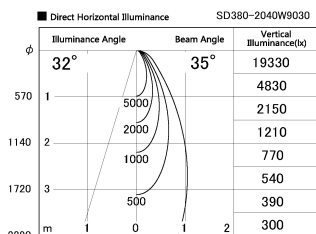

Item no. SD380-2040W9030

Series Name: High power compact tracklight (SD380)

Installation	Track Mount
Type	High power compact tracklight (SD380)
Fixture wattage	20W
Beam angle	35 deg
Color Temp.	3000K
CRI	Ra>90
Luminous	2318 lm
Body	Die-cast aluminum alloy
Body finish	White
Trim finish	White
Reflector finish	N/A
IP Rate	IP20
Light source	COB module
Input Voltage	AC220~240V
Dimming Type	Non-Dimmable
Certificate	CE,CCC
Cut Hole	N/A