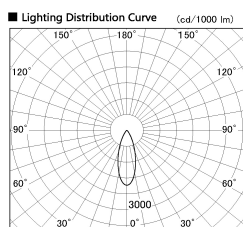

Item no. SD380-2040W9030

Series Name: High power compact tracklight (SD380)

Installation	Track Mount
Type	High power compact tracklight (SD380)
Fixture wattage	20W
Beam angle	35 deg
Color Temp.	3000K
CRI	Ra>90
Luminous	2318 lm
Body	Die-cast aluminum alloy
Body finish	White
Trim finish	White
Reflector finish	N/A
IP Rate	IP20
Light source	COB module
Input Voltage	AC220~240V
Dimming Type	Non-Dimmable
Certificate	CE,CCC
Cut Hole	N/A