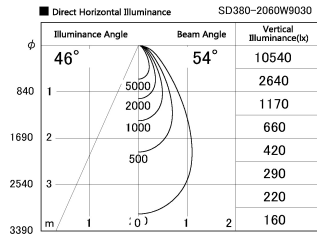

Item no. SD380-2060W9030

Series Name: High power compact tracklight (SD380)

Installation	Track Mount
Type	High power compact tracklight (SD380)
Fixture wattage	20W
Beam angle	54 deg
Color Temp.	3000K
CRI	Ra>90
Luminous	2339 lm
Body	Die-cast aluminum alloy
Body finish	White
Trim finish	White
Reflector finish	N/A
IP Rate	IP20
Light source	COB module
Input Voltage	AC220~240V
Dimming Type	Non-Dimmable
Certificate	CE,CCC
Cut Hole	N/A