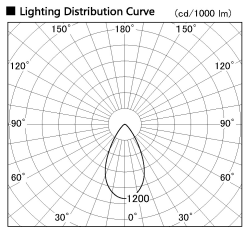

Item no. SD380-2060W9030

Series Name: High power compact tracklight (SD380)

Installation	Track Mount
Type	High power compact tracklight (SD380)
Fixture wattage	20W
Beam angle	54 deg
Color Temp.	3000K
CRI	Ra>90
Luminous	2339 lm
Body	Die-cast aluminum alloy
Body finish	White
Trim finish	White
Reflector finish	N/A
IP Rate	IP20
Light source	COB module
Input Voltage	AC220~240V
Dimming Type	Non-Dimmable
Certificate	CE,CCC
Cut Hole	N/A