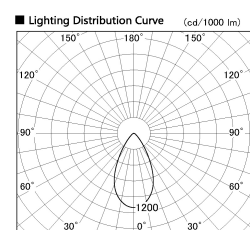

Item no. SD380-2060W9030

Series Name: High power compact tracklight (SD380)

| | |
|------------------|-------------------------|
| Installation | Track Mount |
| Type | |
| Fixture wattage | 20W |
| Beam angle | 54 deg |
| Color Temp. | 3000K |
| CRI | Ra>90 |
| Luminous | 2339 lm |
| Body | Die-cast aluminum alloy |
| Body finish | White |
| Trim finish | White |
| Reflector finish | N/A |
| IP Rate | IP20 |
| Light source | COB module |
| Input Voltage | AC220~240V |
| Dimming Type | Non-Dimmable |
| Certificate | CE,CCC |
| Cut Hole | N/A |