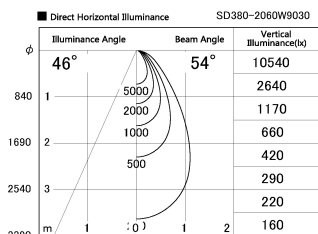

Item no. SD380-2060W9030

Series Name: High power compact tracklight (SD380)

| | |
|------------------|-------------------------|
| Installation | Track Mount |
| Type | |
| Fixture wattage | 20W |
| Beam angle | 54 deg |
| Color Temp. | 3000K |
| CRI | Ra>90 |
| Luminous | 2339 lm |
| Body | Die-cast aluminum alloy |
| Body finish | White |
| Trim finish | White |
| Reflector finish | N/A |
| IP Rate | IP20 |
| Light source | COB module |
| Input Voltage | AC220~240V |
| Dimming Type | Non-Dimmable |
| Certificate | CE,CCC |
| Cut Hole | N/A |