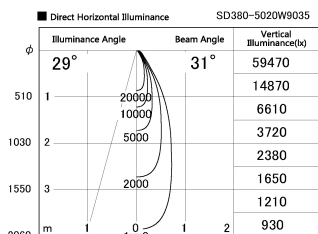

Item no. SD380-5020W9035

Series Name: High power compact tracklight (SD380)

Installation	Track Mount
Type	
Fixture wattage	46.3W
Beam angle	31 deg
Color Temp.	3000K
CRI	Ra>90
Luminous	5262 lm
Body	Die-castaluminumalloy
Body finish	White
Trim finish	White
Reflector finish	N/A
IP Rate	IP20
Light source	COB module
Input Voltage	AC220~240V
Dimming Type	Non-Dimmable
Certificate	CE,CCC
Cut Hole	N/A