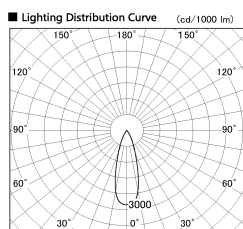

Item no. SD380-5020W9035

Series Name: High power compact tracklight (SD380)

Installation	Track Mount
Type	High power compact tracklight (SD380)
Fixture wattage	46.3W
Beam angle	31 deg
Color Temp.	3000K
CRI	Ra>90
Luminous	5262 lm
Body	Die-castaluminumalloy
Body finish	White
Trim finish	White
Reflector finish	N/A
IP Rate	IP20
Light source	COB module
Input Voltage	AC220~240V
Dimming Type	Non-Dimmable
Certificate	CE,CCC
Cut Hole	N/A