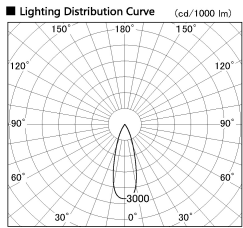

Item no. SD380-5020W9035

Series Name: High power compact tracklight (SD380)

Installation	Track Mount
Type	High power compact tracklight (SD380)
Fixture wattage	46.3W
Beam angle	31 deg
Color Temp.	3000K
CRI	Ra>90
Luminous	5262 lm
Body	Die-castaluminumalloy
Body finish	White
Trim finish	White
Reflector finish	N/A
IP Rate	IP20
Light source	COB module
Input Voltage	AC220~240V
Dimming Type	Non-Dimmable
Certificate	CE,CCC
Cut Hole	N/A