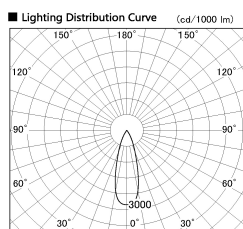

Item no. SD380-5020W9035

Series Name: High power compact tracklight (SD380)

Installation	Track Mount
Type	
Fixture wattage	46.3W
Beam angle	31 deg
Color Temp.	3000K
CRI	Ra>90
Luminous	5262 lm
Body	Die-castaluminumalloy
Body finish	White
Trim finish	White
Reflector finish	N/A
IP Rate	IP20
Light source	COB module
Input Voltage	AC220~240V
Dimming Type	Non-Dimmable
Certificate	CE,CCC
Cut Hole	N/A