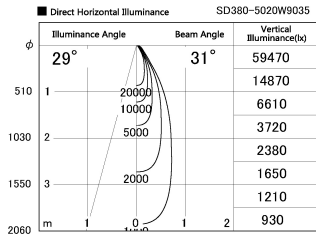

Item no. SD380-5020W9035

Series Name: High power compact tracklight (SD380)

Installation	Track Mount
Type	High power compact tracklight (SD380)
Fixture wattage	46.3W
Beam angle	31 deg
Color Temp.	3000K
CRI	Ra>90
Luminous	5262 lm
Body	Die-castaluminumalloy
Body finish	White
Trim finish	White
Reflector finish	N/A
IP Rate	IP20
Light source	COB module
Input Voltage	AC220~240V
Dimming Type	Non-Dimmable
Certificate	CE,CCC
Cut Hole	N/A