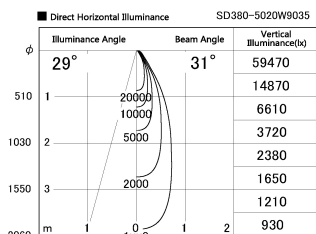

Item no. SD380-5020W9035

Series Name: High power compact tracklight (SD380)

Installation	Track Mount
Type	High power compact tracklight (SD380)
Fixture wattage	46.3W
Beam angle	31 deg
Color Temp.	3000K
CRI	Ra>90
Luminous	5262 lm
Body	Die-castaluminumalloy
Body finish	White
Trim finish	White
Reflector finish	N/A
IP Rate	IP20
Light source	COB module
Input Voltage	AC220~240V
Dimming Type	Non-Dimmable
Certificate	CE,CCC
Cut Hole	N/A