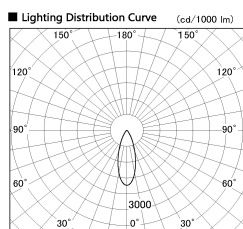

Item no. SD380-5030W9035

Series Name: High power compact tracklight (SD380)

Installation	Track Mount
Type	High power compact tracklight (SD380)
Fixture wattage	46.3W
Beam angle	35 deg
Color Temp.	3000K
CRI	Ra>90
Luminous	5219 lm
Body	Die-castaluminumalloy
Body finish	White
Trim finish	White
Reflector finish	N/A
IP Rate	IP20
Light source	COB module
Input Voltage	AC220~240V
Dimming Type	Non-Dimmable
Certificate	CE,CCC
Cut Hole	N/A