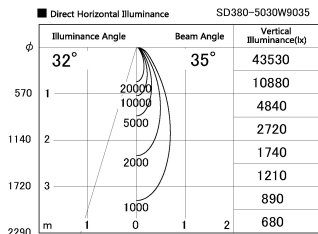

Item no. SD380-5030W9035

Series Name: High power compact tracklight (SD380)

Installation	Track Mount
Type	High power compact tracklight (SD380)
Fixture wattage	46.3W
Beam angle	35 deg
Color Temp.	3000K
CRI	Ra>90
Luminous	5219 lm
Body	Die-castaluminumalloy
Body finish	White
Trim finish	White
Reflector finish	N/A
IP Rate	IP20
Light source	COB module
Input Voltage	AC220~240V
Dimming Type	Non-Dimmable
Certificate	CE,CCC
Cut Hole	N/A