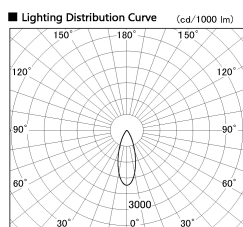

Item no. SD380-5030W9035

Series Name: High power compact tracklight (SD380)

Installation	Track Mount
Type	
Fixture wattage	46.3W
Beam angle	35 deg
Color Temp.	3000K
CRI	Ra>90
Luminous	5219 lm
Body	Die-castaluminumalloy
Body finish	White
Trim finish	White
Reflector finish	N/A
IP Rate	IP20
Light source	COB module
Input Voltage	AC220~240V
Dimming Type	Non-Dimmable
Certificate	CE,CCC
Cut Hole	N/A