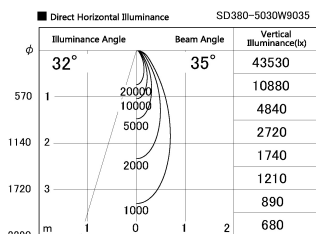

Item no. SD380-5030W9035

Series Name: High power compact tracklight (SD380)

Installation	Track Mount
Type	
Fixture wattage	46.3W
Beam angle	35 deg
Color Temp.	3000K
CRI	Ra>90
Luminous	5219 lm
Body	Die-castaluminumalloy
Body finish	White
Trim finish	White
Reflector finish	N/A
IP Rate	IP20
Light source	COB module
Input Voltage	AC220~240V
Dimming Type	Non-Dimmable
Certificate	CE,CCC
Cut Hole	N/A