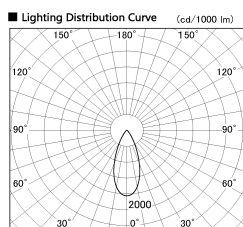

Item no. SD380-5040W9035

Series Name: High power compact tracklight (SD380)

Installation	Track Mount
Type	
Fixture wattage	46.3W
Beam angle	42 deg
Color Temp.	3000K
CRI	Ra>90
Luminous	5875 lm
Body	Die-cast aluminum alloy
Body finish	White
Trim finish	White
Reflector finish	N/A
IP Rate	IP20
Light source	COB module
Input Voltage	AC220~240V
Dimming Type	Non-Dimmable
Certificate	CE,CCC
Cut Hole	N/A