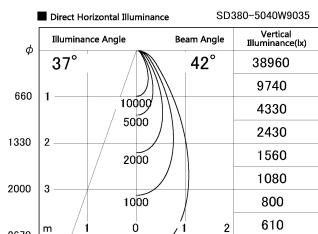

Item no. SD380-5040W9035

Series Name: High power compact tracklight (SD380)

Installation	Track Mount
Type	
Fixture wattage	46.3W
Beam angle	42 deg
Color Temp.	3000K
CRI	Ra>90
Luminous	5875 lm
Body	Die-cast aluminum alloy
Body finish	White
Trim finish	White
Reflector finish	N/A
IP Rate	IP20
Light source	COB module
Input Voltage	AC220~240V
Dimming Type	Non-Dimmable
Certificate	CE,CCC
Cut Hole	N/A