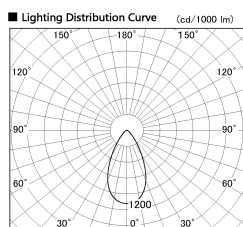

Item no. SD380-5060W9035

Series Name: High power compact tracklight (SD380)

Installation	Track Mount
Type	
Fixture wattage	46.3W
Beam angle	53 deg
Color Temp.	3000K
CRI	Ra>90
Luminous	6044 lm
Body	Die-castaluminumalloy
Body finish	White
Trim finish	White
Reflector finish	N/A
IP Rate	IP20
Light source	COB module
Input Voltage	AC220~240V
Dimming Type	Non-Dimmable
Certificate	CE,CCC
Cut Hole	N/A