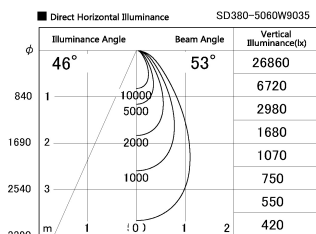

Item no. SD380-5060W9035

Series Name: High power compact tracklight (SD380)

Installation	Track Mount
Type	
Fixture wattage	46.3W
Beam angle	53 deg
Color Temp.	3000K
CRI	Ra>90
Luminous	6044 lm
Body	Die-castaluminumalloy
Body finish	White
Trim finish	White
Reflector finish	N/A
IP Rate	IP20
Light source	COB module
Input Voltage	AC220~240V
Dimming Type	Non-Dimmable
Certificate	CE,CCC
Cut Hole	N/A