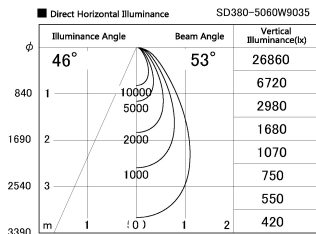

Item no. SD380-5060W9035

Series Name: High power compact tracklight (SD380)

Installation	Track Mount
Type	High power compact tracklight (SD380)
Fixture wattage	46.3W
Beam angle	53 deg
Color Temp.	3000K
CRI	Ra>90
Luminous	6044 lm
Body	Die-castaluminumalloy
Body finish	White
Trim finish	White
Reflector finish	N/A
IP Rate	IP20
Light source	COB module
Input Voltage	AC220~240V
Dimming Type	Non-Dimmable
Certificate	CE,CCC
Cut Hole	N/A