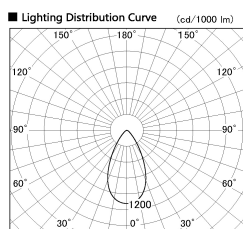

Item no. SD380-5060W9035

Series Name: High power compact tracklight (SD380)

Installation	Track Mount
Type	High power compact tracklight (SD380)
Fixture wattage	46.3W
Beam angle	53 deg
Color Temp.	3000K
CRI	Ra>90
Luminous	6044 lm
Body	Die-castaluminumalloy
Body finish	White
Trim finish	White
Reflector finish	N/A
IP Rate	IP20
Light source	COB module
Input Voltage	AC220~240V
Dimming Type	Non-Dimmable
Certificate	CE,CCC
Cut Hole	N/A