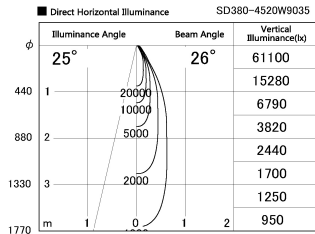

Item no. SD380-4520W9035

Series Name: High power compact tracklight (SD380)

Installation	Track Mount
Type	High power compact tracklight (SD380)
Fixture wattage	41W
Beam angle	26 deg
Color Temp.	3000K
CRI	Ra>90
Luminous	4309 lm
Body	Die-castaluminumalloy
Body finish	White
Trim finish	White
Reflector finish	N/A
IP Rate	IP20
Light source	COB module
Input Voltage	AC220~240V
Dimming Type	Non-Dimmable
Certificate	CE,CCC
Cut Hole	N/A