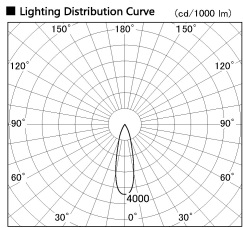

Item no. SD380-4520W9035

Series Name: High power compact tracklight (SD380)

Installation	Track Mount
Type	High power compact tracklight (SD380)
Fixture wattage	41W
Beam angle	26 deg
Color Temp.	3000K
CRI	Ra>90
Luminous	4309 lm
Body	Die-castaluminumalloy
Body finish	White
Trim finish	White
Reflector finish	N/A
IP Rate	IP20
Light source	COB module
Input Voltage	AC220~240V
Dimming Type	Non-Dimmable
Certificate	CE,CCC
Cut Hole	N/A