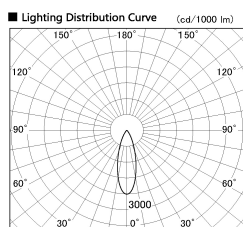

Item no. SD380-4530W9035

Series Name: High power compact tracklight (SD380)

Installation	Track Mount
Type	High power compact tracklight (SD380)
Fixture wattage	41W
Beam angle	31 deg
Color Temp.	3000K
CRI	Ra>90
Luminous	4291 lm
Body	Die-castaluminumalloy
Body finish	White
Trim finish	White
Reflector finish	N/A
IP Rate	IP20
Light source	COB module
Input Voltage	AC220~240V
Dimming Type	Non-Dimmable
Certificate	CE,CCC
Cut Hole	N/A