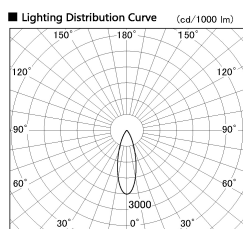

Item no. SD380-4530W9035

Series Name: High power compact tracklight (SD380)

|                  |                                       |
|------------------|---------------------------------------|
| Installation     | Track Mount                           |
| Type             | High power compact tracklight (SD380) |
| Fixture wattage  | 41W                                   |
| Beam angle       | 31 deg                                |
| Color Temp.      | 3000K                                 |
| CRI              | Ra>90                                 |
| Luminous         | 4291 lm                               |
| Body             | Die-castaluminumalloy                 |
| Body finish      | White                                 |
| Trim finish      | White                                 |
| Reflector finish | N/A                                   |
| IP Rate          | IP20                                  |
| Light source     | COB module                            |
| Input Voltage    | AC220~240V                            |
| Dimming Type     | Non-Dimmable                          |
| Certificate      | CE,CCC                                |
| Cut Hole         | N/A                                   |