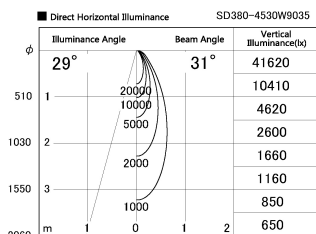

Item no. SD380-4530W9035

Series Name: High power compact tracklight (SD380)

Installation	Track Mount
Type	High power compact tracklight (SD380)
Fixture wattage	41W
Beam angle	31 deg
Color Temp.	3000K
CRI	Ra>90
Luminous	4291 lm
Body	Die-castaluminumalloy
Body finish	White
Trim finish	White
Reflector finish	N/A
IP Rate	IP20
Light source	COB module
Input Voltage	AC220~240V
Dimming Type	Non-Dimmable
Certificate	CE,CCC
Cut Hole	N/A