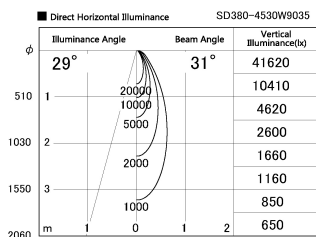

Item no. SD380-4530W9035

Series Name: High power compact tracklight (SD380)

|                  |                                       |
|------------------|---------------------------------------|
| Installation     | Track Mount                           |
| Type             | High power compact tracklight (SD380) |
| Fixture wattage  | 41W                                   |
| Beam angle       | 31 deg                                |
| Color Temp.      | 3000K                                 |
| CRI              | Ra>90                                 |
| Luminous         | 4291 lm                               |
| Body             | Die-castaluminumalloy                 |
| Body finish      | White                                 |
| Trim finish      | White                                 |
| Reflector finish | N/A                                   |
| IP Rate          | IP20                                  |
| Light source     | COB module                            |
| Input Voltage    | AC220~240V                            |
| Dimming Type     | Non-Dimmable                          |
| Certificate      | CE,CCC                                |
| Cut Hole         | N/A                                   |