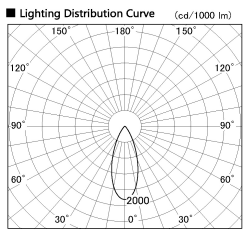

Item no. SD380-4540W9035

Series Name: High power compact tracklight (SD380)

Installation	Track Mount
Type	
Fixture wattage	41W
Beam angle	39 deg
Color Temp.	3000K
CRI	Ra>90
Luminous	4283 lm
Body	Die-castaluminumalloy
Body finish	White
Trim finish	White
Reflector finish	N/A
IP Rate	IP20
Light source	COB module
Input Voltage	AC220~240V
Dimming Type	Non-Dimmable
Certificate	CE,CCC
Cut Hole	N/A