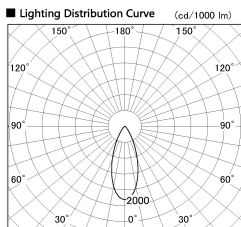

Item no. SD380-4540W9035

Series Name: High power compact tracklight (SD380)

Installation	Track Mount
Type	High power compact tracklight (SD380)
Fixture wattage	41W
Beam angle	39 deg
Color Temp.	3000K
CRI	Ra>90
Luminous	4283 lm
Body	Die-castaluminumalloy
Body finish	White
Trim finish	White
Reflector finish	N/A
IP Rate	IP20
Light source	COB module
Input Voltage	AC220~240V
Dimming Type	Non-Dimmable
Certificate	CE,CCC
Cut Hole	N/A