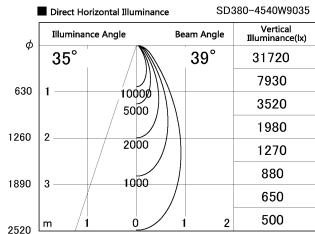

Item no. SD380-4540W9035

Series Name: High power compact tracklight (SD380)

Installation	Track Mount
Type	
Fixture wattage	41W
Beam angle	39 deg
Color Temp.	3000K
CRI	Ra>90
Luminous	4283 lm
Body	Die-castaluminumalloy
Body finish	White
Trim finish	White
Reflector finish	N/A
IP Rate	IP20
Light source	COB module
Input Voltage	AC220~240V
Dimming Type	Non-Dimmable
Certificate	CE,CCC
Cut Hole	N/A