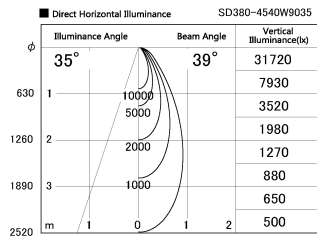

Item no. SD380-4540W9035

Series Name: High power compact tracklight (SD380)

Installation	Track Mount
Type	High power compact tracklight (SD380)
Fixture wattage	41W
Beam angle	39 deg
Color Temp.	3000K
CRI	Ra>90
Luminous	4283 lm
Body	Die-castaluminumalloy
Body finish	White
Trim finish	White
Reflector finish	N/A
IP Rate	IP20
Light source	COB module
Input Voltage	AC220~240V
Dimming Type	Non-Dimmable
Certificate	CE,CCC
Cut Hole	N/A