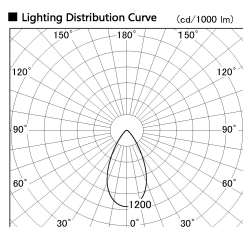

Item no. SD380-4560W9035

Series Name: High power compact tracklight (SD380)

Installation	Track Mount
Type	High power compact tracklight (SD380)
Fixture wattage	41W
Beam angle	53 deg
Color Temp.	3000K
CRI	Ra>90
Luminous	4731 lm
Body	Die-castaluminumalloy
Body finish	White
Trim finish	White
Reflector finish	N/A
IP Rate	IP20
Light source	COB module
Input Voltage	AC220~240V
Dimming Type	Non-Dimmable
Certificate	CE,CCC
Cut Hole	N/A