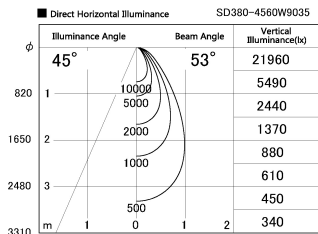

Item no. SD380-4560W9035

Series Name: High power compact tracklight (SD380)

Installation	Track Mount
Type	
Fixture wattage	41W
Beam angle	53 deg
Color Temp.	3000K
CRI	Ra>90
Luminous	4731 lm
Body	Die-castaluminumalloy
Body finish	White
Trim finish	White
Reflector finish	N/A
IP Rate	IP20
Light source	COB module
Input Voltage	AC220~240V
Dimming Type	Non-Dimmable
Certificate	CE,CCC
Cut Hole	N/A