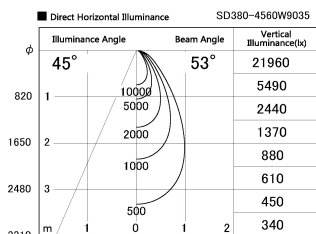

Item no. SD380-4560W9035

Series Name: High power compact tracklight (SD380)

Installation	Track Mount
Type	High power compact tracklight (SD380)
Fixture wattage	41W
Beam angle	53 deg
Color Temp.	3000K
CRI	Ra>90
Luminous	4731 lm
Body	Die-castaluminumalloy
Body finish	White
Trim finish	White
Reflector finish	N/A
IP Rate	IP20
Light source	COB module
Input Voltage	AC220~240V
Dimming Type	Non-Dimmable
Certificate	CE,CCC
Cut Hole	N/A