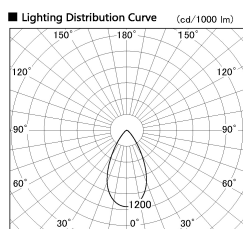

Item no. SD380-4560W9035

Series Name: High power compact tracklight (SD380)

Installation	Track Mount
Type	
Fixture wattage	41W
Beam angle	53 deg
Color Temp.	3000K
CRI	Ra>90
Luminous	4731 lm
Body	Die-castaluminumalloy
Body finish	White
Trim finish	White
Reflector finish	N/A
IP Rate	IP20
Light source	COB module
Input Voltage	AC220~240V
Dimming Type	Non-Dimmable
Certificate	CE,CCC
Cut Hole	N/A