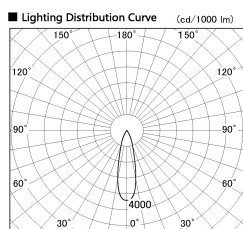

Item no. SD380-3520W9035

Series Name: High power compact tracklight (SD380)

Installation	Track Mount
Type	High power compact tracklight (SD380)
Fixture wattage	36W
Beam angle	26 deg
Color Temp.	3000K
CRI	Ra>90
Luminous	3959 lm
Body	Die-cast aluminum alloy
Body finish	White
Trim finish	White
Reflector finish	N/A
IP Rate	IP20
Light source	COB module
Input Voltage	AC220~240V
Dimming Type	Non-Dimmable
Certificate	CE,CCC
Cut Hole	N/A