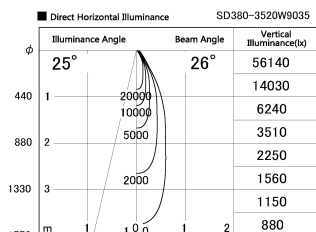

Item no. SD380-3520W9035

Series Name: High power compact tracklight (SD380)

Installation	Track Mount
Type	High power compact tracklight (SD380)
Fixture wattage	36W
Beam angle	26 deg
Color Temp.	3000K
CRI	Ra>90
Luminous	3959 lm
Body	Die-cast aluminum alloy
Body finish	White
Trim finish	White
Reflector finish	N/A
IP Rate	IP20
Light source	COB module
Input Voltage	AC220~240V
Dimming Type	Non-Dimmable
Certificate	CE,CCC
Cut Hole	N/A