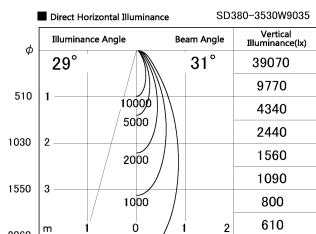

Item no. SD380-3530W9035

Series Name: High power compact tracklight (SD380)

Installation	Track Mount
Type	High power compact tracklight (SD380)
Fixture wattage	36W
Beam angle	31 deg
Color Temp.	3000K
CRI	Ra>90
Luminous	4028 lm
Body	Die-cast aluminum alloy
Body finish	White
Trim finish	White
Reflector finish	N/A
IP Rate	IP20
Light source	COB module
Input Voltage	AC220~240V
Dimming Type	Non-Dimmable
Certificate	CE,CCC
Cut Hole	N/A