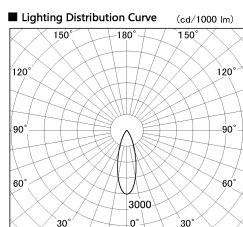

Item no. SD380-3530W9035

Series Name: High power compact tracklight (SD380)

Installation	Track Mount
Type	High power compact tracklight (SD380)
Fixture wattage	36W
Beam angle	31 deg
Color Temp.	3000K
CRI	Ra>90
Luminous	4028 lm
Body	Die-cast aluminum alloy
Body finish	White
Trim finish	White
Reflector finish	N/A
IP Rate	IP20
Light source	COB module
Input Voltage	AC220~240V
Dimming Type	Non-Dimmable
Certificate	CE,CCC
Cut Hole	N/A