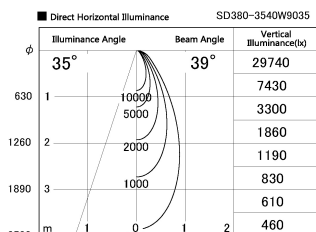

Item no. SD380-3540W9035

Series Name: High power compact tracklight (SD380)

Installation	Track Mount
Type	High power compact tracklight (SD380)
Fixture wattage	36W
Beam angle	39 deg
Color Temp.	3000K
CRI	Ra>90
Luminous	4015 lm
Body	Die-castaluminumalloy
Body finish	White
Trim finish	White
Reflector finish	N/A
IP Rate	IP20
Light source	COB module
Input Voltage	AC220~240V
Dimming Type	Non-Dimmable
Certificate	CE,CCC
Cut Hole	N/A