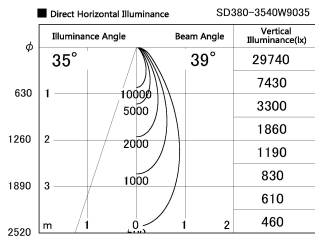

Item no. SD380-3540W9035

Series Name: High power compact tracklight (SD380)

Installation	Track Mount
Type	
Fixture wattage	36W
Beam angle	39 deg
Color Temp.	3000K
CRI	Ra>90
Luminous	4015 lm
Body	Die-cast aluminum alloy
Body finish	White
Trim finish	White
Reflector finish	N/A
IP Rate	IP20
Light source	COB module
Input Voltage	AC220~240V
Dimming Type	Non-Dimmable
Certificate	CE,CCC
Cut Hole	N/A