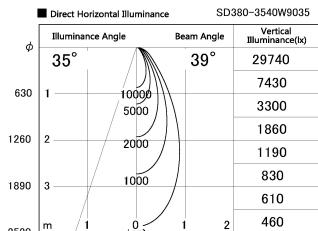

Item no. SD380-3540W9035

Series Name: High power compact tracklight (SD380)

Installation	Track Mount
Type	
Fixture wattage	36W
Beam angle	39 deg
Color Temp.	3000K
CRI	Ra>90
Luminous	4015 lm
Body	Die-cast aluminum alloy
Body finish	White
Trim finish	White
Reflector finish	N/A
IP Rate	IP20
Light source	COB module
Input Voltage	AC220~240V
Dimming Type	Non-Dimmable
Certificate	CE,CCC
Cut Hole	N/A