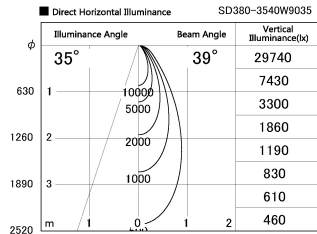

Item no. SD380-3540W9035

Series Name: High power compact tracklight (SD380)

Installation	Track Mount
Type	High power compact tracklight (SD380)
Fixture wattage	36W
Beam angle	39 deg
Color Temp.	3000K
CRI	Ra>90
Luminous	4015 lm
Body	Die-castaluminumalloy
Body finish	White
Trim finish	White
Reflector finish	N/A
IP Rate	IP20
Light source	COB module
Input Voltage	AC220~240V
Dimming Type	Non-Dimmable
Certificate	CE,CCC
Cut Hole	N/A