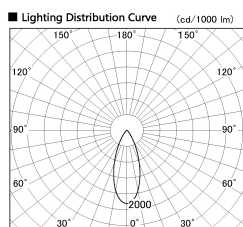

Item no. SD380-3540W9035

Series Name: High power compact tracklight (SD380)

Installation	Track Mount
Type	High power compact tracklight (SD380)
Fixture wattage	36W
Beam angle	39 deg
Color Temp.	3000K
CRI	Ra>90
Luminous	4015 lm
Body	Die-castaluminumalloy
Body finish	White
Trim finish	White
Reflector finish	N/A
IP Rate	IP20
Light source	COB module
Input Voltage	AC220~240V
Dimming Type	Non-Dimmable
Certificate	CE,CCC
Cut Hole	N/A