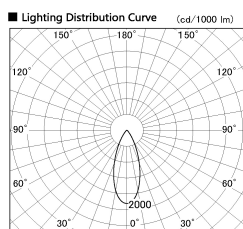

Item no. SD380-3540W9035

Series Name: High power compact tracklight (SD380)

Installation	Track Mount
Type	
Fixture wattage	36W
Beam angle	39 deg
Color Temp.	3000K
CRI	Ra>90
Luminous	4015 lm
Body	Die-cast aluminum alloy
Body finish	White
Trim finish	White
Reflector finish	N/A
IP Rate	IP20
Light source	COB module
Input Voltage	AC220~240V
Dimming Type	Non-Dimmable
Certificate	CE,CCC
Cut Hole	N/A