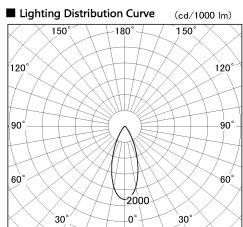

Item no. SD380-3540W9035

Series Name: High power compact tracklight (SD380)

Installation	Track Mount
Type	
Fixture wattage	36W
Beam angle	39 deg
Color Temp.	3000K
CRI	Ra>90
Luminous	4015 lm
Body	Die-cast aluminum alloy
Body finish	White
Trim finish	White
Reflector finish	N/A
IP Rate	IP20
Light source	COB module
Input Voltage	AC220~240V
Dimming Type	Non-Dimmable
Certificate	CE,CCC
Cut Hole	N/A