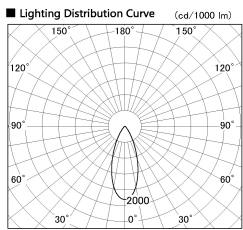

Item no. SD380-3540W9035

Series Name: High power compact tracklight (SD380)

Installation	Track Mount
Type	High power compact tracklight (SD380)
Fixture wattage	36W
Beam angle	39 deg
Color Temp.	3000K
CRI	Ra>90
Luminous	4015 lm
Body	Die-castaluminumalloy
Body finish	White
Trim finish	White
Reflector finish	N/A
IP Rate	IP20
Light source	COB module
Input Voltage	AC220~240V
Dimming Type	Non-Dimmable
Certificate	CE,CCC
Cut Hole	N/A