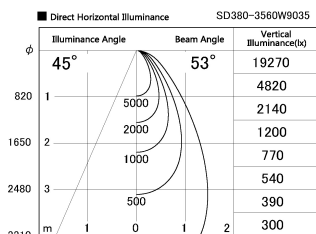

Item no. SD380-3560W9035

Series Name: High power compact tracklight (SD380)

Installation	Track Mount
Type	High power compact tracklight (SD380)
Fixture wattage	36W
Beam angle	53 deg
Color Temp.	3000K
CRI	Ra>90
Luminous	4152 lm
Body	Die-cast aluminum alloy
Body finish	White
Trim finish	White
Reflector finish	N/A
IP Rate	IP20
Light source	COB module
Input Voltage	AC220~240V
Dimming Type	Non-Dimmable
Certificate	CE,CCC
Cut Hole	N/A