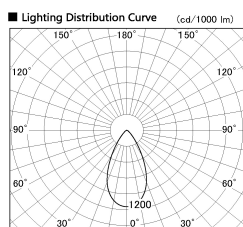

Item no. SD380-3560W9035

Series Name: High power compact tracklight (SD380)

Installation	Track Mount
Type	High power compact tracklight (SD380)
Fixture wattage	36W
Beam angle	53 deg
Color Temp.	3000K
CRI	Ra>90
Luminous	4152 lm
Body	Die-cast aluminum alloy
Body finish	White
Trim finish	White
Reflector finish	N/A
IP Rate	IP20
Light source	COB module
Input Voltage	AC220~240V
Dimming Type	Non-Dimmable
Certificate	CE,CCC
Cut Hole	N/A