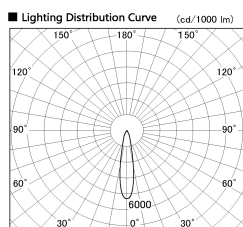

Item no. SD380-2820W9035

Series Name: High power compact tracklight (SD380)

Installation	Track Mount
Type	High power compact tracklight (SD380)
Fixture wattage	28W
Beam angle	21 deg
Color Temp.	3000K
CRI	Ra>90
Luminous	3245 lm
Body	Die-cast aluminum alloy
Body finish	White
Trim finish	White
Reflector finish	N/A
IP Rate	IP20
Light source	COB module
Input Voltage	AC220~240V
Dimming Type	Non-Dimmable
Certificate	CE,CCC
Cut Hole	N/A