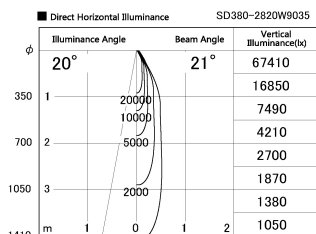

Item no. SD380-2820W9035

Series Name: High power compact tracklight (SD380)

Installation	Track Mount
Type	
Fixture wattage	28W
Beam angle	21 deg
Color Temp.	3000K
CRI	Ra>90
Luminous	3245 lm
Body	Die-castaluminumalloy
Body finish	White
Trim finish	White
Reflector finish	N/A
IP Rate	IP20
Light source	COB module
Input Voltage	AC220~240V
Dimming Type	Non-Dimmable
Certificate	CE,CCC
Cut Hole	N/A