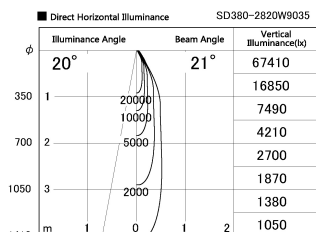

Item no. SD380-2820W9035

Series Name: High power compact tracklight (SD380)

Installation	Track Mount
Type	High power compact tracklight (SD380)
Fixture wattage	28W
Beam angle	21 deg
Color Temp.	3000K
CRI	Ra>90
Luminous	3245 lm
Body	Die-cast aluminum alloy
Body finish	White
Trim finish	White
Reflector finish	N/A
IP Rate	IP20
Light source	COB module
Input Voltage	AC220~240V
Dimming Type	Non-Dimmable
Certificate	CE,CCC
Cut Hole	N/A