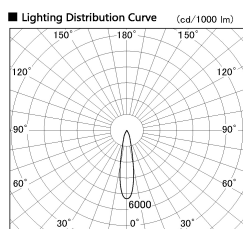

Item no. SD380-2820W9035

Series Name: High power compact tracklight (SD380)

Installation	Track Mount
Type	
Fixture wattage	28W
Beam angle	21 deg
Color Temp.	3000K
CRI	Ra>90
Luminous	3245 lm
Body	Die-castaluminumalloy
Body finish	White
Trim finish	White
Reflector finish	N/A
IP Rate	IP20
Light source	COB module
Input Voltage	AC220~240V
Dimming Type	Non-Dimmable
Certificate	CE,CCC
Cut Hole	N/A